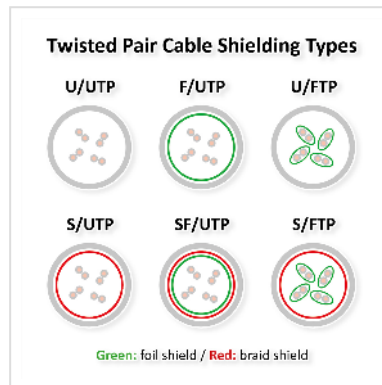

DRAKA Cat.6A (Class EA) Patch Cable UC900 / HIROSE TM31, LSOH, blue, 2 m

Product No.	21.05.9524
Manufacturer	SECOMP
Manufacturer No.	21.05.9524
EAN (single piece)	7611990752126

SECOMP®

DRAKA UC900 SS27: High-quality flexible patch cable for applications up to 500MHz. HIROSE TM31: Particularly high-quality RJ-45 plug - the only one that meets de-embedded Cat 6A requirements! Halogen free, Flame retardant, Low-smoke.

Top speed right up to the plug - Don't let slow components hold you back. Now you can stay connected from start to finish with 10 Gigabit Ethernet! Here are true Cat.6A Patch cables with components, all of which also meet the Cat 6A requirements when used individually ('de-embedded') and allow data transmission up to 500 MHz!

- DRAKA UC900 SS27: High-quality flexible patch cable for applications up to 500MHz
- HIROSE TM31: Particularly high-quality RJ-45 plug - the only one that meets de-embedded Cat 6A requirements!
- Cable type: S/FTP (PiMF Cable)
- Impedance: 100 Ohm
- Inner conductor: 8 wires AWG 27/7 Cu stranded
- Outer Ø: about 5,9 mm
- Pair shielding: aluminium-coated plastic film
- Overall shielding: tinned copper braided shield
- Pin configuration: 8 wires 1:1

Technical specifications

Manufacturer	SECOMP
Product group	Twisted Pair Cable
Product type	S/FTP patch cord (PiMF)
Colour	blue
Length	2 m
Shield type	S/FTP (PiMF)
Transfer quality	Cat6A / Class EA
Impedance	100 Ohm
Quantity of wires	8
Conductor cross section (AWG)	AWG 27
Inner conductor material	BC (Bare Copper)
Conductor type	Stranded
Crossed	no
Assignment	1:1
Locking lever	yes
Anti-kink sleeve	Put-on
Colour (Spout)	blue
External cable diameter	5,7 mm
Cable LSOH	yes
Side 1 Connector Type	RJ-45
Side 1 Connector Gender	Male
Side 2 Connector Type	RJ-45
Side 2 Connector Gender	Male
Connector Type RJ45	HiRose TM31
Height of packaging (single piece)	30 mm