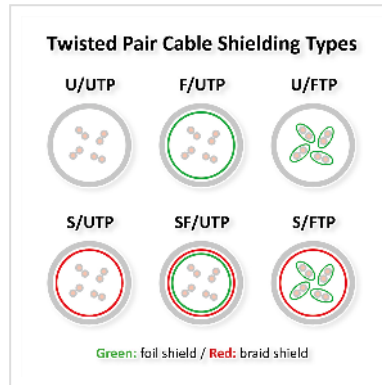

DRAKA Cat.6A (Class EA) Patch Cable UC900 / HIROSE TM31, black, 10 m

Product No.	21.05.9606
Manufacturer	SECOMP
Manufacturer No.	21.05.9606
EAN (single piece)	7611990752270

SECOMP®

DRAKA UC900 SS27: High-quality flexible patch cable for applications up to 500MHz. HIROSE TM31: Particularly high-quality RJ-45 plug - the only one that meets de-embedded Cat 6A requirements! Halogen free, Flame retardant, Low-smoke.

Top speed right up to the plug - Don't let slow components hold you back. Now you can stay connected from start to finish with 10 Gigabit Ethernet! Here are true Cat.6A Patch cables with components, all of which also meet the Cat 6A requirements when used individually ('de-embedded') and allow data transmission up to 500 MHz!

- DRAKA UC900 SS27: High-quality flexible patch cable for applications up to 500MHz
- HIROSE TM31: Particularly high-quality RJ-45 plug - the only one that meets de-embedded Cat 6A requirements!
- Cable type: S/FTP (PiMF Cable)
- Impedance: 100 Ohm
- Inner conductor: 8 wires AWG 27/7 Cu stranded
- Outer Ø: about 5,9 mm
- Pair shielding: aluminium-coated plastic film
- Overall shielding: tinned copper braided shield
- Pin configuration: 8 wires 1:1

Technical specifications

Manufacturer	SECOMP
Product group	Twisted Pair Cable
Product type	S/FTP patch cord (PiMF)
Colour	black
Length	10 m
Shield type	S/FTP (PiMF)
Transfer quality	Cat6A / Class EA
Impedance	100 Ohm
Quantity of wires	8
Conductor cross section (AWG)	AWG 27
Inner conductor material	BC (Bare Copper)
Conductor type	Stranded
Crossed	no
Assignment	1:1
Locking lever	yes
Anti-kink sleeve	Put-on
Colour (Spout)	black
External cable diameter	5,7 mm
Cable LSOH	yes
Side 1 Connector Type	RJ-45
Side 1 Connector Gender	Male
Side 2 Connector Type	RJ-45
Side 2 Connector Gender	Male
Connector Type RJ45	HiRose TM31
Height of packaging (single piece)	60 mm