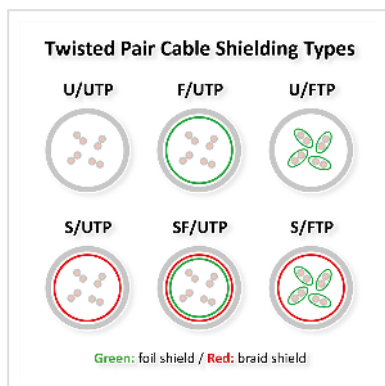

# DRAKA Cat.6A (Class EA) Patch Cable UC900 / HIROSE TM31, grey, 15 m

<b>Product No.</b>	21.05.9650
<b>Manufacturer</b>	SECOMP
<b>Manufacturer No.</b>	21.05.9650
<b>EAN (single piece)</b>	8717511213691

**SECOMP®**

**DRAKA UC900 SS27: High-quality flexible patch cable for applications up to 500MHz. HIROSE TM31: Particularly high-quality RJ-45 plug - the only one that meets de-embedded Cat 6A requirements! Halogen free, Flame retardant, Low-smoke.**

Top speed right up to the plug - Don't let slow components hold you back. Now you can stay connected from start to finish with 10 Gigabit Ethernet! Here are true Cat.6A Patch cables with components, all of which also meet the Cat 6A requirements when used individually ('de-embedded') and allow data transmission up to 500 MHz!

- DRAKA UC900 SS27: High-quality flexible patch cable for applications up to 500MHz
- HIROSE TM31: Particularly high-quality RJ-45 plug - the only one that meets de-embedded Cat 6A requirements!
- Cable type: S/FTP (PiMF Cable)
- Impedance: 100 Ohm
- Inner conductor: 8 wires AWG 27/7 Cu stranded
- Outer Ø: about 5,9 mm
- Pair shielding: aluminium-coated plastic film
- Overall shielding: tinned copper braided shield
- Pin configuration: 8 wires 1:1