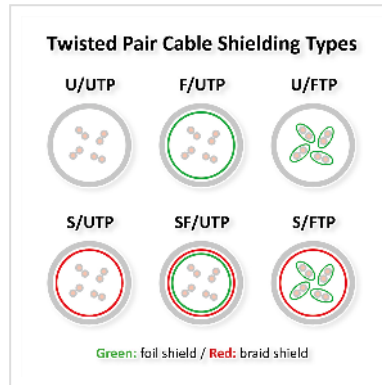

# KERPEN Cat.6 (Class E) Patch Cable S/F, MegaLine F6-90, HiRose TM21, LSOH, green, 3 m

<b>Product No.</b>	21.08.9243
<b>Manufacturer</b>	SECOMP
<b>Manufacturer No.</b>	21.08.9243
<b>EAN (single piece)</b>	7611990757510

**SECOMP®**

**Cat.6**  
Class E

**S/FTP**

**LSOH**

**KERPEN DATACOM MegaLine® F6-90 S/F data cable, terminated at both ends with Hirose TM21 connectors, for use in Gigabit Ethernet networks. Halogen-free, flame-retardant, low-smoke.**

- High-quality flexible patch cable with special shielding
- Terminated at both ends with shielded RJ-45 HiRose TM21 Class E connectors
- 8-wire 1:1 pinout in accordance with EIA/TIA
- 8-wire twisted pair copper stranded wire, AWG27
- Overall shielding: tinned copper braiding, with each pair of wires additionally shielded separately
- Outer sheath: flame-retardant, halogen-free polyolefin (FR/LSOH)

Construction:

- Cable type: S/FTP (or PiMF)
- Inner conductor: 8-strand AWG 27/7 copper stranded wire
- Colour code: white/blue, white/orange, white/green, white/brown
- Individual shield: aluminium-laminated polyester film (metal side on the outside)
- Overall shielding: tinned copper braid
- Outer sheath: halogen-free, flame-retardant compound