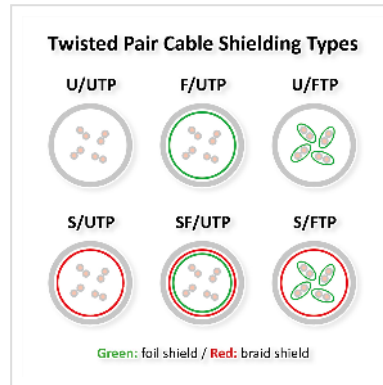

# KERPEN Cat.6 (Class E) Patch Cable S/F, MegaLine F6-90, HiRose TM21, LSOH, green, 5 m

<b>Product No.</b>	21.08.9253
<b>Manufacturer</b>	SECOMP
<b>Manufacturer No.</b>	21.08.9253
<b>EAN (single piece)</b>	7611990757527

**SECOMP®**

**Cat.6**  
Class E

**S/FTP**

**LSOH**

**KERPEN DATACOM MegaLine® F6-90 S/F data cable, terminated at both ends with Hirose TM21 connectors, for use in Gigabit Ethernet networks. Halogen-free, flame-retardant, low-smoke.**

- High-quality flexible patch cable with special shielding
- Terminated at both ends with shielded RJ-45 HiRose TM21 Class E connectors
- 8-wire 1:1 pinout in accordance with EIA/TIA
- 8-wire twisted pair copper stranded wire, AWG27
- Overall shielding: tinned copper braiding, with each pair of wires additionally shielded separately
- Outer sheath: flame-retardant, halogen-free polyolefin (FR/LSOH)

Construction:

- Cable type: S/FTP (or PiMF)
- Inner conductor: 8-strand AWG 27/7 copper stranded wire
- Colour code: white/blue, white/orange, white/green, white/brown
- Individual shield: aluminium-laminated polyester film (metal side on the outside)
- Overall shielding: tinned copper braid
- Outer sheath: halogen-free, flame-retardant compound