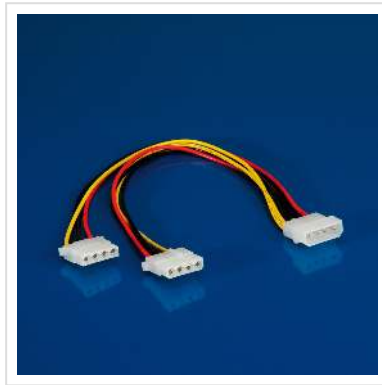

ROLINE Internal Y-Power Cable, 4-pin HDD to 2x 4-pin HDD, 0.3 m

Product No.	11.03.1005
Manufacturer	ROLINE
Manufacturer No.	11.03.1005
EAN (single piece)	7611990116157

Internal power supply cables for two additional type 5.25 disk drives; Y-model; 4-pin HDD M to 2x 4-pin HDD F; length: 0.3 m

Technical specifications

Manufacturer	ROLINE
Product group	Cable
Product type	Power cable, internal
Colour	multicolored
Length	0.3 m
Connection ports	Molex 4-pin (BIG) Male / Molex 4-pin (BIG) Female
Side 1 Connector Type	Molex 4-pin (BIG)
Side 1 Connector Gender	Male
Side 2 Connector Type	Molex 4-pin (BIG)
Side 2 Connector Gender	Female
Weight	27.1 g
Height of packaging (single piece)	10 mm