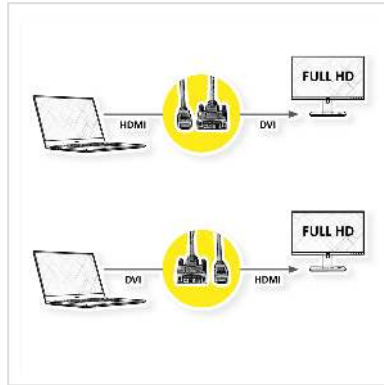

ROLINE DVI Cable, DVI (18+1) - HDMI, M/M, black, 1.5 m

Product No.	11.04.5516
Manufacturer	ROLINE
Manufacturer No.	11.04.5516
EAN (single piece)	7611990176540

ROLINE HDMI to DVI cable for connecting an ultrabook, notebook/laptop or PC to a monitor, TV or projector - for screen transmissions in excellent quality with a resolution of up to 1920x1080 @60Hz!

- HDMI is a universal connection standard for the transmission of video and audio signals. Applications include mainly the connection of monitors and televisions to computers, BluRay players and similar devices.
- The connector requires less space and is therefore more suitable for portable display devices (ultrabooks, notebooks/laptops) or for 2 connectors on a graphics card (on a slot plate).
- High-quality, double-shielded cable (foil+braid) with gold-plated contacts for optimum transmission of image signals
- Connectors: DVI-D (18+1) to HDMI

Technical specifications

Manufacturer	ROLINE
Product group	Cable
Product type	HDMI-DVI cable
Colour	black
Length	1.5 m
Max. resolution	1920 x 1080 / 1920 x 1200 @60Hz (2K, Full HD)

side 1 connector	DVI-D 18+1 Male
side 2 connector	HDMI 19 Male
Side 1 Connector Type	DVI-D 18+1, Single-Link
Side 1 Connector Gender	Male
Side 2 Connector Type	HDMI Type A
Side 2 Connector Gender	Male
Area of application	External
Cable shielding	Screened
Hand locking screws	Partially
Technical particularity	HDMI High Speed
Weight	96.4 g
Height of packaging (single piece)	30 mm
Width of packaging (single piece)	110 mm
Depth of packaging (single piece)	120 mm
Package weight (single piece)	0.101 kg