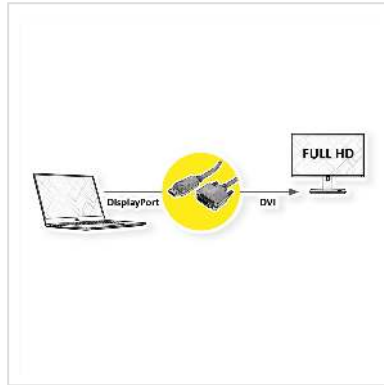

# ROLINE DisplayPort Cable, DP-DVI (24+1), LSOH, M/M, black, 3 m

<b>Product No.</b>	11.04.5773
<b>Manufacturer</b>	ROLINE
<b>Manufacturer No.</b>	11.04.5773
<b>EAN (single piece)</b>	7611990129782

**2K**

**Connect your graphics card to a monitor with DVI connection via DisplayPort - with a maximum resolution of up to 1920x1080 @60Hz!**

- DVI is the standard for digital video transmission in the computer sector.
- Display Port is the new standard for digital audio/video transmission in the TV and multimedia sector, e. g. for connecting a monitor with DVI interface to a graphic card with DisplayPort connection. The DisplayPort is signal compatible to DVI.
- Cable with one DisplayPort connector and one DVI connector
- Compliant DP v1.1 (max. 2560 x 1600 @60Hz)

**Halogen-free, flame retardant, low smoke.**

Remark: The DisplayPort to DVI cable is only working in one direction: the DisplayPort plug has to be connected to the source device (e.g. graphic card)

## Technical specifications

Manufacturer	ROLINE
Product group	Cable
Product type	DP-DVI cable

Colour	black
Length	3 m
Transfer quality	DisplayPort v1.1
Max. resolution	1920 x 1080 / 1920 x 1200 @60Hz (2K, Full HD)
side 1 connector	DisplayPort Stecker
side 2 connector	DVI (24+1) Stecker
Side 1 Connector Type	DisplayPort
Side 1 Connector Gender	Male
Side 2 Connector Type	DVI-D 24+1, Dual-Link
Side 2 Connector Gender	Male
Area of application	External
Cable shielding	Screened
Hand locking screws	Yes
Material (external cable mantle)	LSOH
Cable LSOH	Yes
Weight	205 g
Height of packaging (single piece)	40 mm
Width of packaging (single piece)	170 mm
Depth of packaging (single piece)	210 mm
Package weight (single piece)	0.17 kg