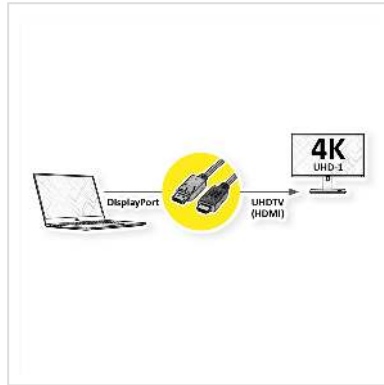

ROLINE DisplayPort Cable, DP - UHDTV, M/M, black, 7.5 m

Product No.	11.04.5776
Manufacturer	ROLINE
Manufacturer No.	11.04.5776
EAN (single piece)	7630049619203

roline
Designed for Professionals

4K

DisplayPort to UHDTV cable for transferring content from your graphics card (DisplayPort) to your TV (UHDTV) - with a quality of up to 3840x2160 @60Hz, incl. audio transmission!

- HDTV is the standard for digital video transmission in the TV/multimedia sector for e. g.: Connection of a TV set with HDMI interface to a player with DisplayPort connection.
- Cable with one DisplayPort and one HDTV plug.
- Note: A DisplayPort HDTV cable can only be used in one direction: the DisplayPort connector can only be used on the data source side (e. g. graphics card).

Technical specifications

Manufacturer	ROLINE
Product group	Cable
Product type	DP UHDTV cable
Colour	black
Length	7.5 m
Transfer quality	DisplayPort v1.2

Max. resolution	3840 x 2160 @60Hz (4K, UHD-1)
side 1 connector	DisplayPort Stecker
side 2 connector	UHDTV M
Side 1 Connector Type	DisplayPort
Side 1 Connector Gender	Male
Side 2 Connector Type	UHDTV
Side 2 Connector Gender	Male
Area of application	External
Cable shielding	Screened
Weight	498.5 g
Height of packaging (single piece)	50 mm
Width of packaging (single piece)	150 mm
Depth of packaging (single piece)	150 mm
Package weight (single piece)	0.8 kg