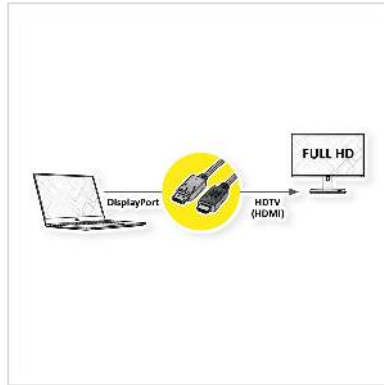

# ROLINE DisplayPort Cable, DP - HDTV, M/M, black, 1.5 m

<b>Product No.</b>	11.04.5779
<b>Manufacturer</b>	ROLINE
<b>Manufacturer No.</b>	11.04.5779
<b>EAN (single piece)</b>	7611990191406

**roline**  
Designed for Professionals

**2K**

**DisplayPort to HDTV cable for transferring content from your graphics card (DisplayPort) to your TV (HDTV) - with a quality of up to 1920x1080 @60Hz, incl. audio transmission!**

- HDTV is the standard for digital video transmission in the TV/multimedia sector for e. g.: Connection of a TV set with HDMI interface to a player with DisplayPort connection.
- Cable with one DisplayPort and one HDTV plug.
- Note: A DisplayPort HDTV cable can only be used in one direction: the DisplayPort connector can only be used on the data source side (e. g. graphics card).

## Technical specifications

Manufacturer	ROLINE
Product group	Cable
Product type	DP HDTV cable
Colour	black
Length	1.5 m
Transfer quality	DisplayPort v1.1

Max. resolution	1920 x 1080 / 1920 x 1200 @60Hz (2K, Full HD)
side 1 connector	DisplayPort Stecker
side 2 connector	HDTV M
Side 1 Connector Type	DisplayPort
Side 1 Connector Gender	Male
Side 2 Connector Type	HDTV
Side 2 Connector Gender	Male
Area of application	External
Cable shielding	Screened
Weight	71.3 g
Height of packaging (single piece)	20 mm
Width of packaging (single piece)	160 mm
Depth of packaging (single piece)	200 mm
Package weight (single piece)	0.082 kg