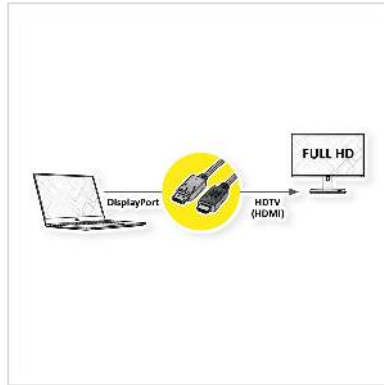

ROLINE DisplayPort Cable, DP - HDTV, M/M, black, 1 m

Product No.	11.04.5780
Manufacturer	ROLINE
Manufacturer No.	11.04.5780
EAN (single piece)	7611990133475

roline
Designed for Professionals

2K

DisplayPort to HDTV cable for transferring content from your graphics card (DisplayPort) to your TV (HDTV) - with a quality of up to 1920x1080 @60Hz, incl. audio transmission!

- HDTV is the standard for digital video transmission in the TV/multimedia sector for e. g.: Connection of a TV set with HDMI interface to a player with DisplayPort connection.
- Cable with one DisplayPort and one HDTV plug.
- Note: A DisplayPort HDTV cable can only be used in one direction: the DisplayPort connector can only be used on the data source side (e. g. graphics card).

Technical specifications

Manufacturer	ROLINE
Product group	Cable
Product type	DP HDTV cable
Colour	black
Length	1 m
Transfer quality	DisplayPort v1.1

Max. resolution	1920 x 1080 / 1920 x 1200 @60Hz (2K, Full HD)
-----------------	---