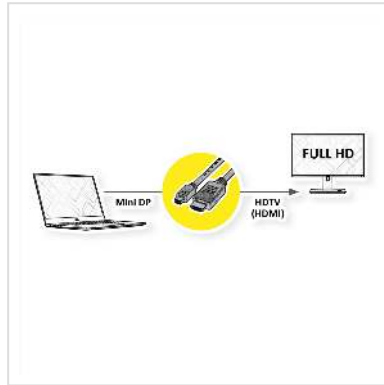

# ROLINE Mini DisplayPort Cable, Mini DP-HDTV, M/M, black, 1.5 m

<b>Product No.</b>	11.04.5789
<b>Manufacturer</b>	ROLINE
<b>Manufacturer No.</b>	11.04.5789
<b>EAN (single piece)</b>	7611990191413

**Mini DisplayPort to HDTV cable for transferring content from your graphics card (DisplayPort) to your TV (HDTV) - with a quality of up to 1920x1080 @60Hz, incl. audio transmission!**

- HDTV is the standard for digital video transmission in the TV/multimedia sector for e. g.: Connection of a TV set with HDMI interface to a player with Mini DisplayPort connection.
- Cable with one Mini DisplayPort and one HDTV plug.
- Note: A DisplayPort HDTV cable can only be used in one direction: the Mini DisplayPort connector can only be used on the data source side (e. g. graphics card, Macbook, Ultrabook, laptop/notebook or PC).

## Technical specifications

Manufacturer	ROLINE
Product group	Cable
Product type	DisplayPort Monitor Cable
Colour	black
Length	1.5 m

Transfer quality	DisplayPort v1.1
Max. resolution	1920 x 1080 / 1920 x 1200 @60Hz (2K, Full HD)
side 1 connector	HDTV M
side 2 connector	DisplayPort Mini M
Side 1 Connector Type	Mini DisplayPort
Side 1 Connector Gender	Male
Side 2 Connector Type	HDTV
Side 2 Connector Gender	Male
Area of application	External
Cable shielding	Screened
Weight	64.4 g
Height of packaging (single piece)	30 mm
Width of packaging (single piece)	150 mm
Depth of packaging (single piece)	220 mm
Package weight (single piece)	0.077 kg