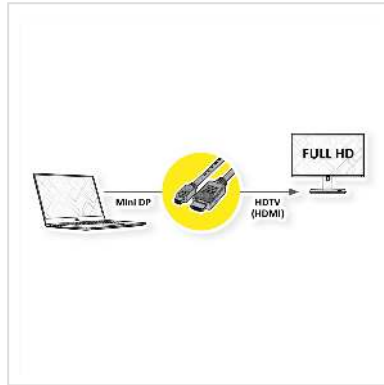

ROLINE Mini DisplayPort Cable, Mini DP-HDTV, M/M, black, 3 m

Product No.	11.04.5792
Manufacturer	ROLINE
Manufacturer No.	11.04.5792
EAN (single piece)	7611990134038

roline
Designed for Professionals

2K

Mini DisplayPort to HDTV cable for transferring content from your graphics card (DisplayPort) to your TV (HDTV) - with a quality of up to 1920x1080 @60Hz, incl. audio transmission!

- HDTV is the standard for digital video transmission in the TV/multimedia sector for e. g.: Connection of a TV set with HDMI interface to a player with Mini DisplayPort connection.
- Cable with one Mini DisplayPort and one HDTV plug. DisplayPort is signal compatible with HDMI.
- Note: A DisplayPort HDTV cable can only be used in one direction: the Mini DisplayPort connector can only be used on the data source side (e. g. graphics card, Macbook, Ultrabook, laptop/notebook or PC).

Technical specifications

Manufacturer	ROLINE
Product group	Cable
Product type	DisplayPort Monitor Cable
Colour	black
Length	3 m

Transfer quality	DisplayPort v1.1
Max. resolution	1920 x 1080 / 1920 x 1200 @60Hz (2K, Full HD)
side 1 connector	HDTV M
side 2 connector	DisplayPort Mini M
Side 1 Connector Type	Mini DisplayPort
Side 1 Connector Gender	Male
Side 2 Connector Type	HDTV
Side 2 Connector Gender	Male
Area of application	External
Cable shielding	Screened
Weight	118.3 g
Height of packaging (single piece)	30 mm
Width of packaging (single piece)	190 mm
Depth of packaging (single piece)	180 mm
Package weight (single piece)	0.128 kg