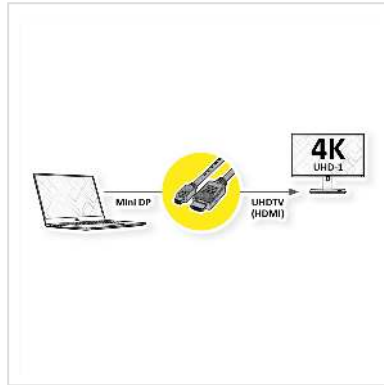

ROLINE Mini DisplayPort Cable, Mini DP-UHDTV, M/M, black, 2 m

Product No.	11.04.5796
Manufacturer	ROLINE
Manufacturer No.	11.04.5796
EAN (single piece)	7611990145225

roline
Designed for Professionals

Mini DisplayPort to UHDTV cable for transferring content from your graphics card (DisplayPort) to your TV (UHDTV) - with a quality of up to 3840x2160 @60Hz, incl. audio transmission!

- UHDTV is the standard for digital video transmission in the TV/multimedia sector for e. g.: Connection of a TV set with HDMI interface to a player with Mini DisplayPort connection.
- Cable with one Mini DisplayPort and one HDTV plug. DisplayPort is signal compatible with HDMI.
- Note: A DisplayPort UHDTV cable can only be used in one direction: the Mini DisplayPort connector can only be used on the data source side (e. g. graphics card).

Technical specifications

Manufacturer	ROLINE
Product group	Cable
Product type	DP UHDTV cable
Colour	black
Length	2 m

Transfer quality	DisplayPort v1.2
Max. resolution	3840 x 2160 @60Hz (4K, UHD-1)
side 1 connector	HDTV M
side 2 connector	DisplayPort Mini M
Side 1 Connector Type	Mini DisplayPort
Side 1 Connector Gender	Male
Side 2 Connector Type	UHDTV
Side 2 Connector Gender	Male
Area of application	External
Cable shielding	Screened
Weight	96.6 g
Height of packaging (single piece)	50 mm
Width of packaging (single piece)	150 mm
Depth of packaging (single piece)	180 mm
Package weight (single piece)	0.106 kg