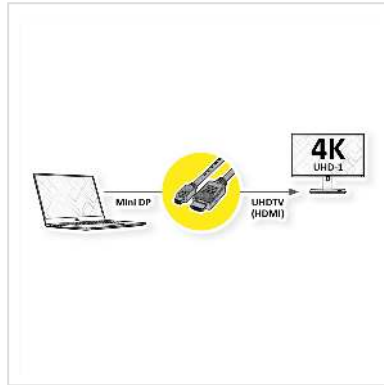

ROLINE Mini DisplayPort Cable, Mini DP-UHDTV, M/M, black, 3 m

Product No.	11.04.5797
Manufacturer	ROLINE
Manufacturer No.	11.04.5797
EAN (single piece)	7611990145232

roline
Designed for Professionals

Mini DisplayPort to UHDTV cable for transferring content from your graphics card (DisplayPort) to your TV (UHDTV) - with a quality of up to 3840x2160 @60Hz, incl. audio transmission!

- UHDTV is the standard for digital video transmission in the TV/multimedia sector for e. g.: Connection of a TV set with HDMI interface to a player with Mini DisplayPort connection.
- Cable with one Mini DisplayPort and one HDTV plug. DisplayPort is signal compatible with HDMI.
- Note: A DisplayPort UHDTV cable can only be used in one direction: the Mini DisplayPort connector can only be used on the data source side (e. g. graphics card).

Technical specifications

Manufacturer	ROLINE
Product group	Cable
Product type	DP UHDTV cable
Colour	black
Length	3 m

Transfer quality	DisplayPort v1.2
Max. resolution	3840 x 2160 @60Hz (4K, UHD-1)
side 1 connector	HDTV M
side 2 connector	DisplayPort Mini M
Side 1 Connector Type	Mini DisplayPort
Side 1 Connector Gender	Male
Side 2 Connector Type	UHDTV
Side 2 Connector Gender	Male
Area of application	External
Cable shielding	Screened
Weight	136.3 g
Height of packaging (single piece)	30 mm
Width of packaging (single piece)	200 mm
Depth of packaging (single piece)	180 mm
Package weight (single piece)	0.14 kg