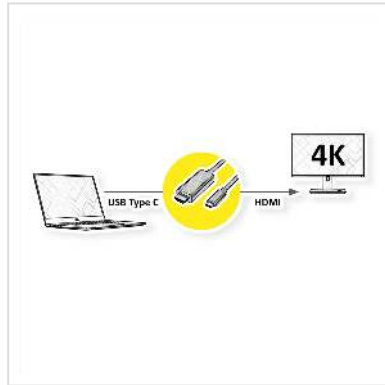

ROLINE Type C - HDMI Cable, M/M, 1 m

Product No.	11.04.5840
Manufacturer	ROLINE
Manufacturer No.	11.04.5840
EAN (single piece)	7611990145836

roline
Designed for Professionals

Connect your Macbook, Ultrabook, Notebook/Laptop or PC with USB Type C connector to an HDMI monitor, TV or projector with HDMI - with a maximum resolution of 3840x2160 @60Hz!

- USB 3.1 Type C to HDMI cable for Macbook, Ultrabook, Notebook/Laptop or PC
- This adapter allows you to mirror or extend the display of your device to any HDMI-enabled TV, projector or display
- Portable design
- No power adapter required
- Maximum resolution: 3840x2160 @60Hz
- Connectors: HDMI Male and Type C Male

Remark: Support of "Alternate Mode (DP Alt Mode)" required

Technical specifications

Manufacturer	ROLINE
Product group	Adapters, Terminators, Converters
Product type	USB-HDMI Adapter
Colour	black
Length	1 m
Max. resolution	3840 x 2160 @60Hz (4K, UHD-1)
Side 1 connection (PC)	Typ C Male

Side 2 connection (Peripherals)	HDMI Male
Side 1 Connector Type	USB Type C (USB-C)
Side 1 Connector Gender	Male
Side 2 Connector Type	HDMI Type A
Side 2 Connector Gender	Male
Area of application	External
Weight	42.6 g
Height of packaging (single piece)	20 mm
Width of packaging (single piece)	100 mm
Depth of packaging (single piece)	160 mm
Package weight (single piece)	0.054 kg