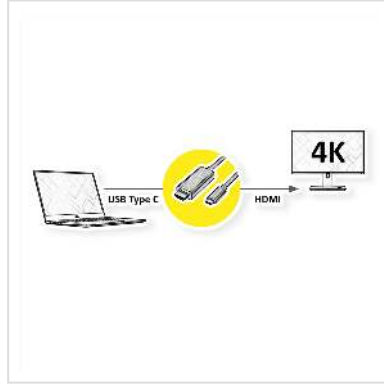

# ROLINE Type C - HDMI Cable, M/M, 2 m

<b>Product No.</b>	11.04.5841
<b>Manufacturer</b>	ROLINE
<b>Manufacturer No.</b>	11.04.5841
<b>EAN (single piece)</b>	7611990145843

**roline**  
Designed for Professionals

**Connect your Macbook, Ultrabook, Notebook/Laptop or PC with USB Type C connector to an HDMI monitor, TV or projector with HDMI - with a maximum resolution of 3840x2160 @60Hz!**

- USB 3.1 Type C to HDMI cable for Macbook, Ultrabook, Notebook/Laptop or PC
- This adapter allows you to mirror or extend the display of your device to any HDMI-enabled TV, projector or display
- Portable design
- No power adapter required
- Maximum resolution: 3840x2160 @60Hz
- Connectors: HDMI Male and Type C Male

## Technical specifications

Manufacturer	ROLINE
Product group	Adapters, Terminators, Converters
Product type	USB-HDMI Adapter
Colour	black
Length	2 m
Max. resolution	3840 x 2160 @60Hz (4K, UHD-1)
Side 1 connection (PC)	Typ C Male

Side 2 connection (Peripherals)	HDMI Male
Side 1 Connector Type	USB Type C (USB-C)
Side 1 Connector Gender	Male
Side 2 Connector Type	HDMI Type A
Side 2 Connector Gender	Male
Area of application	External
Weight	74.4 g
Height of packaging (single piece)	10 mm
Width of packaging (single piece)	220 mm
Depth of packaging (single piece)	280 mm
Package weight (single piece)	0.02 kg