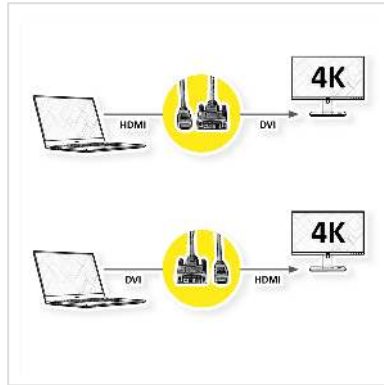

# ROLINE Monitor Cable, DVI (24+1) - HDMI, M/M, black /silver, 1 m

<b>Product No.</b>	11.04.5870
<b>Manufacturer</b>	ROLINE
<b>Manufacturer No.</b>	11.04.5870
<b>EAN (single piece)</b>	7611990144709

**ROLINE HDMI to DVI cable for connecting an ultrabook, notebook/laptop or PC to a monitor, TV or projector - for screen transmissions in excellent quality with a resolution of up to 3840x2160 @30Hz!**

- HDMI is a universal connection standard for the transmission of video and audio signals. Applications include mainly the connection of monitors and televisions to computers, BluRay players and similar devices.
- The HDMI connector requires less space and is therefore more suitable for portable display devices (ultrabooks, notebooks/laptops) or for 2 connectors on a graphics card (on a slot plate).
- The rugged nylon braid protects the cable effectively and makes it look stunning.
- High-quality, double-shielded cable (foil+braid) with gold-plated contacts for optimum transmission of image signals
- Connectors: DVI-D (24+1) to HDMI

## Technical specifications

Manufacturer	ROLINE
Product group	Cable
Product type	HDMI-DVI cable
Colour	black /silver
Length	1 m
Max. resolution	3840 x 2160 @30Hz (4K, Full HD)

side 1 connector	DVI - D 24+1 Male
side 2 connector	HDMI Male
Side 1 Connector Type	DVI-D 24+1, Dual-Link
Side 1 Connector Gender	Male
Side 2 Connector Type	HDMI Type A
Side 2 Connector Gender	Male
Area of application	External
Cable shielding	Screened
Weight	103.4 g
Height of packaging (single piece)	10 mm
Width of packaging (single piece)	130 mm
Depth of packaging (single piece)	130 mm
Package weight (single piece)	0.1 kg