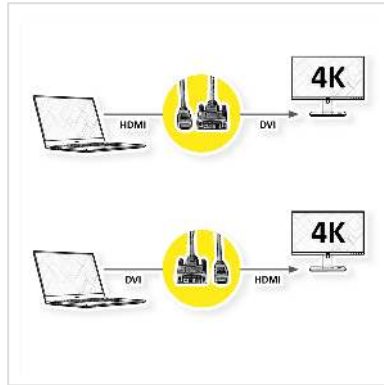

# ROLINE Monitor Cable, DVI (24+1) - HDMI, M/M, black /silver, 2 m

<b>Product No.</b>	11.04.5871
<b>Manufacturer</b>	ROLINE
<b>Manufacturer No.</b>	11.04.5871
<b>EAN (single piece)</b>	7611990144716

**ROLINE HDMI to DVI cable for connecting an ultrabook, notebook/laptop or PC to a monitor, TV or projector - for screen transmissions in excellent quality with a resolution of up to 3840x2160 @30Hz!**

- HDMI is a universal connection standard for the transmission of video and audio signals. Applications include mainly the connection of monitors and televisions to computers, BluRay players and similar devices.
- The HDMI connector requires less space and is therefore more suitable for portable display devices (ultrabooks, notebooks/laptops) or for 2 connectors on a graphics card (on a slot plate).
- The rugged nylon braid protects the cable effectively and makes it look stunning.
- High-quality, double-shielded cable (foil+braid) with gold-plated contacts for optimum transmission of image signals
- Connectors: DVI-D (24+1) to HDMI

## Technical specifications

Manufacturer	ROLINE
Product group	Cable
Product type	HDMI-DVI cable
Colour	black /silver
Length	2 m
Max. resolution	3840 x 2160 @30Hz (4K, Full HD)

side 1 connector	DVI - D 24+1 Male
side 2 connector	HDMI Male
Side 1 Connector Type	DVI-D 24+1, Dual-Link
Side 1 Connector Gender	Male
Side 2 Connector Type	HDMI Type A
Side 2 Connector Gender	Male
Area of application	External
Cable shielding	Screened
Weight	163.4 g
Height of packaging (single piece)	50 mm
Width of packaging (single piece)	180 mm
Depth of packaging (single piece)	190 mm
Package weight (single piece)	0.172 kg