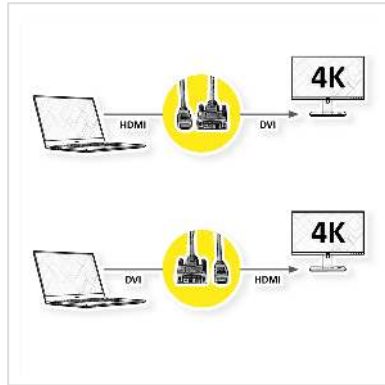

ROLINE Monitor Cable, DVI (24+1) - HDMI, M/M, black /silver, 10 m

Product No.	11.04.5875
Manufacturer	ROLINE
Manufacturer No.	11.04.5875
EAN (single piece)	7611990145119

ROLINE HDMI to DVI cable for connecting an ultrabook, notebook/laptop or PC to a monitor, TV or projector - for screen transmissions in excellent quality with a resolution of up to 3840x2160 @30Hz!

- HDMI is a universal connection standard for the transmission of video and audio signals. Applications include mainly the connection of monitors and televisions to computers, BluRay players and similar devices.
- The HDMI connector requires less space and is therefore more suitable for portable display devices (ultrabooks, notebooks/laptops) or for 2 connectors on a graphics card (on a slot plate).
- The rugged nylon braid protects the cable effectively and makes it look stunning.
- High-quality, double-shielded cable (foil+braid) with gold-plated contacts for optimum transmission of image signals
- Connectors: DVI-D (24+1) to HDMI

Technical specifications

Manufacturer	ROLINE
Product group	Cable
Product type	HDMI-DVI cable
Colour	black /silver
Length	10 m
Max. resolution	3840 x 2160 @30Hz (4K, Full HD)

side 1 connector	DVI - D 24+1 Male
side 2 connector	HDMI Male
Side 1 Connector Type	DVI-D 24+1, Dual-Link
Side 1 Connector Gender	Male
Side 2 Connector Type	HDMI Type A
Side 2 Connector Gender	Male
Area of application	External
Cable shielding	Screened
Weight	641.5 g
Height of packaging (single piece)	40 mm
Width of packaging (single piece)	190 mm
Depth of packaging (single piece)	250 mm
Package weight (single piece)	0.649 kg