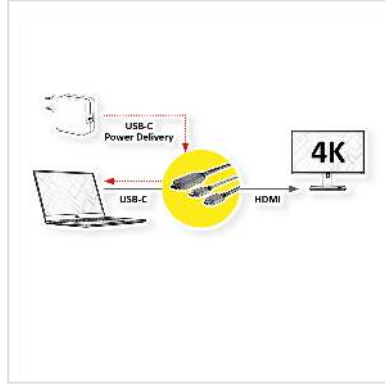

# ROLINE Type C - HDMI + USB C Cable, M/M, 2 m

<b>Product No.</b>	11.04.5953
<b>Manufacturer</b>	ROLINE
<b>Manufacturer No.</b>	11.04.5953
<b>EAN (single piece)</b>	7630049617018

**This adapter cable enables you to mirror or expand the display of your device with USB Type C connection to a HDMI capable monitor, TV or projector - with a maximum resolution of 3840x2160 @60Hz! The additional USB Type C cable also provides the optimal power supply for your device.**

- USB 3.1 Type C to HDMI cable adapter for Macbook, Ultrabook, Notebook/Laptop or PC
- Mirror or expand your screen to another display device
- Connections: USB Type C and HDMI connector for connecting source and display device; USB Type C connector for connecting a power supply
- Maximum resolution: 3840x2160 with 60Hz

## Technical specifications

Manufacturer	ROLINE
Product group	Adapters, Terminators, Converters
Product type	USB-HDMI Adapter
Colour	black
Length	2 m
Max. resolution	3840 x 2160 @60Hz (4K, UHD-1)
Side 1 connection (PC)	Typ C Male
Side 2 connection (Peripherals)	HDMI Male

Side 2 Connector Gender	Male
-------------------------	------

Area of application	External
---------------------	----------

Weight	86.4 g
--------	--------

Height of packaging (single piece)	20 mm
------------------------------------	-------