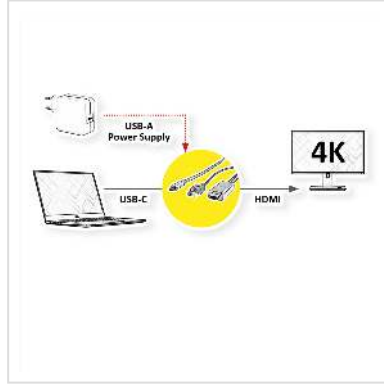

ROLINE Type C - HDMI + USB A Cable, M/M, 2 m

Product No.	11.04.5956
Manufacturer	ROLINE
Manufacturer No.	11.04.5956
EAN (single piece)	7630049615854

roline
Designed for Professionals

This adapter cable enables you to mirror or expand the display of your device with USB Type C connection to a HDMI capable monitor, TV or projector - with a maximum resolution of 3840x2160 @60Hz!

- USB 3.1 Type C to HDMI cable adapter for Macbook, Ultrabook, Notebook/Laptop or PC
- Mirror or expand your screen to another display device
- Connections: USB Type C and HDMI connector for connecting source and display device; USB Type A connector for connecting a power supply
- Maximum resolution: 3840x2160 with 60Hz

Remark: Support of "Alternate Mode (DP Alt Mode)" required

Technical specifications

Manufacturer	ROLINE
Product group	Adapters, Terminators, Converters
Product type	USB-HDMI Adapter
Colour	black
Length	2 m
Max. resolution	3840 x 2160 @60Hz (4K, UHD-1)
Side 1 connection (PC)	Typ C Male
Side 2 connection (Peripherals)	HDMI Male

Side 2 Connector Gender	Male
-------------------------	------

Area of application	External
---------------------	----------

Weight	80.5 g
--------	--------

Height of packaging (single piece)	20 mm
------------------------------------	-------