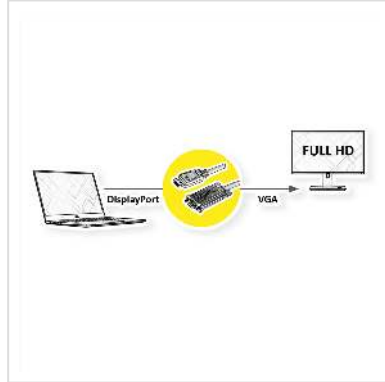

ROLINE Cable DisplayPort - VGA, M / M, black, 1 m

Product No.	11.04.5970
Manufacturer	ROLINE
Manufacturer No.	11.04.5970
EAN (single piece)	7630049617339

roline
Designed for Professionals

2K

DisplayPort to VGA cable for connecting a graphics card with DP to a monitor with VGA connector - with a resolution of up to 1920x1080@60Hz!

- For connecting a graphic card with DisplayPort connector to a VGA monitor
- Supports maximum resolutions of up to 1920x1080 @60Hz
- The lock mechanisms of DP and VGA prevent the plugs from slipping out of the source/display and secure the connection
- Connectors: DisplayPort Male and VGA Male
- Remark: The DisplayPort-VGA cable is only working in one direction: the DisplayPort plug has to be connected to the source device (e.g. graphic card)

Technical specifications

Manufacturer	ROLINE
Product group	Video Cable
Product type	DisplayPort-VGA Adapter
Colour	black
Length	1 m
Max. resolution	1920 x 1080 / 1920 x 1200 @60Hz (2K, Full HD)

Side 1 Connector Type	DisplayPort
Side 1 Connector Gender	Male
Side 2 Connector Type	HD D-Sub 15-pin (HD-15), VGA
Side 2 Connector Gender	Male
Area of application	External
Hand locking screws	Yes
Weight	71.9 g
Height of packaging (single piece)	20 mm
Width of packaging (single piece)	100 mm
Depth of packaging (single piece)	100 mm
Package weight (single piece)	0.025 kg