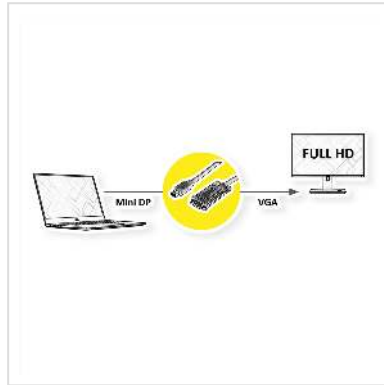

# ROLINE Cable MiniDisplayPort - VGA, Mini DP M - VGA M, black, 2 m

<b>Product No.</b>	11.04.5977
<b>Manufacturer</b>	ROLINE
<b>Manufacturer No.</b>	11.04.5977
<b>EAN (single piece)</b>	7630049617407

**roline**  
Designed for Professionals

**2K**

**Mini DisplayPort to VGA cable for connecting a graphics card with MiniDP to a monitor with VGA connector - with a resolution of up to 1920x1080@60Hz!**

- For connecting a graphic card with Mini DisplayPort connector to a VGA monitor
- Supports maximum resolutions of up to 1920x1080 @60Hz
- The lock mechanisms of VGA prevent the plugs from slipping out of the source/display and secure the connection
- Connectors: Mini DisplayPort Male and VGA Male
- Remark: The Mini DisplayPort-VGA cable is only working in one direction: the Mini DisplayPort plug has to be connected to the source device (e.g. graphic card)

## Technical specifications

Manufacturer	ROLINE
Product group	Video Cable
Product type	Mini DisplayPort-VGA Adapter
Colour	black
Length	2 m

Max. resolution	1920 x 1080 / 1920 x 1200 @60Hz (2K, Full HD)
Side 1 Connector Type	Mini DisplayPort
Side 1 Connector Gender	Male
Side 2 Connector Type	HD D-Sub 15-pin (HD-15), VGA
Side 2 Connector Gender	Male
Area of application	External
Hand locking screws	Yes
Weight	101 g
Height of packaging (single piece)	20 mm
Width of packaging (single piece)	80 mm
Depth of packaging (single piece)	80 mm
Package weight (single piece)	0.025 kg