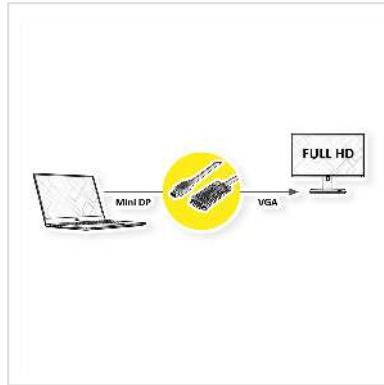

ROLINE Cable MiniDisplayPort - VGA, Mini DP M - VGA M, black, 2 m

Product No.	11.04.5977
Manufacturer	ROLINE
Manufacturer No.	11.04.5977
EAN (single piece)	7630049617407

Mini DisplayPort to VGA cable for connecting a graphics card with MiniDP to a monitor with VGA connector - with a resolution of up to 1920x1080@60Hz!

- For connecting a graphic card with Mini DisplayPort connector to a VGA monitor
- Supports maximum resolutions of up to 1920x1080 @60Hz
- The lock mechanisms of VGA prevent the plugs from slipping out of the source/display and secure the connection
- Connectors: Mini DisplayPort Male and VGA Male

- Remark: The Mini DisplayPort-VGA cable is only working in one direction: the Mini DisplayPort plug has to be connected to the source device (e.g. graphic card)

Technical specifications

Manufacturer	ROLINE
Product group	Video Cable
Product type	Mini DisplayPort-VGA Adapter
Colour	black
Length	2 m

Max. resolution	1920 x 1080 / 1920 x 1200 @60Hz (2K, Full HD)
Side 1 Connector Type	Mini DisplayPort
Side 1 Connector Gender	Male
Side 2 Connector Type	HD D-Sub 15-pin (HD-15), VGA
Side 2 Connector Gender	Male
Area of application	External
Hand locking screws	yes
Weight	101 g
Height of packaging (single piece)	20 mm
Width of packaging (single piece)	80 mm
Depth of packaging (single piece)	80 mm
Package weight (single piece)	0.114 kg