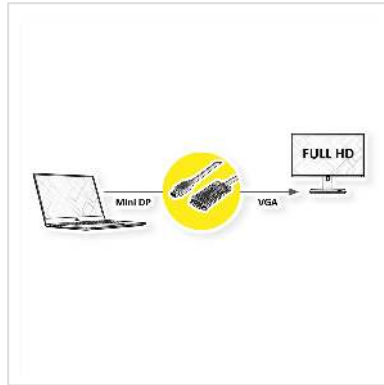

# ROLINE Cable MiniDisplayPort - VGA, Mini DP M - VGA M, black, 5 m

<b>Product No.</b>	11.04.5979
<b>Manufacturer</b>	ROLINE
<b>Manufacturer No.</b>	11.04.5979
<b>EAN (single piece)</b>	7630049617421

**Mini DisplayPort to VGA cable for connecting a graphics card with MiniDP to a monitor with VGA connector - with a resolution of up to 1920x1080@60Hz!**

- For connecting a graphic card with Mini DisplayPort connector to a VGA monitor
- Supports maximum resolutions of up to 1920x1080 @60Hz
- The lock mechanisms of VGA prevent the plugs from slipping out of the source/display and secure the connection
- Connectors: Mini DisplayPort Male and VGA Male
  
- Remark: The Mini DisplayPort-VGA cable is only working in one direction: the Mini DisplayPort plug has to be connected to the source device (e.g. graphic card)

## Technical specifications

Manufacturer	ROLINE
Product group	Video Cable
Product type	Mini DisplayPort-VGA Adapter
Colour	black
Length	5 m

Max. resolution	1920 x 1080 / 1920 x 1200 @60Hz (2K, Full HD)
Side 1 Connector Type	Mini DisplayPort
Side 1 Connector Gender	Male
Side 2 Connector Type	HD D-Sub 15-pin (HD-15), VGA
Side 2 Connector Gender	Male
Area of application	External
Hand locking screws	yes
Weight	202.6 g
Height of packaging (single piece)	20 mm
Width of packaging (single piece)	100 mm
Depth of packaging (single piece)	100 mm
Package weight (single piece)	0.215 kg