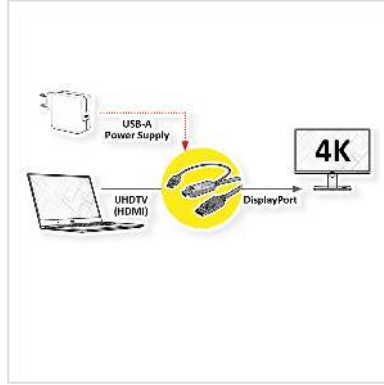

ROLINE Cable, UHDTV - DisplayPort, M/M, black, 2 m

Product No.	11.04.5992
Manufacturer	ROLINE
Manufacturer No.	11.04.5992
EAN (single piece)	7630049619494

roline
Designed for Professionals

4K

UHDTV to DisplayPort cable for transferring content from your graphics card (UHDTV) to your monitor (DisplayPort) - with a quality of up to 3840x2160 @60Hz, incl. audio transmission!

- HDTV is the standard for digital video transmission in the TV/multimedia sector for e. g.: Connection of a device with HDMI interface to a monitor with DisplayPort connection.
- Cable with one DisplayPort and one HDTV plug.
- Note: A UHDTV cable can only be used in one direction: the HDMI connector can only be used on the data source side (e. g. graphics card).

Technical specifications

Manufacturer	ROLINE
Product group	Cable
Product type	UHDTV - DP cable
Colour	black
Length	2 m
Transfer quality	DisplayPort v1.2
Max. resolution	3840 x 2160 @60Hz (4K, UHD-1)

side 1 connector	HDMI Male
side 2 connector	DisplayPort M
Side 1 Connector Type	HDMI Type A
Side 1 Connector Gender	Male
Side 2 Connector Type	DisplayPort
Side 2 Connector Gender	Male
Area of application	External
Cable shielding	Screened
Weight	102.3 g
Height of packaging (single piece)	20 mm
Width of packaging (single piece)	120 mm
Depth of packaging (single piece)	120 mm
Package weight (single piece)	0.137 kg