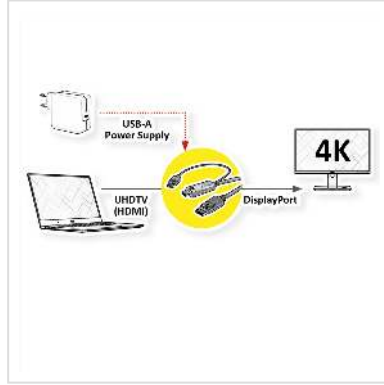

# ROLINE Cable, UHDTV - DisplayPort, M/M, black, 2 m

<b>Product No.</b>	11.04.5992
<b>Manufacturer</b>	ROLINE
<b>Manufacturer No.</b>	11.04.5992
<b>EAN (single piece)</b>	7630049619494

**roline**  
Designed for Professionals

**4K**

**UHDTV to DisplayPort cable for transferring content from your graphics card (UHDTV) to your monitor (DisplayPort) - with a quality of up to 3840x2160 @60Hz, incl. audio transmission!**

- HDTV is the standard for digital video transmission in the TV/multimedia sector for e. g.: Connection of a device with HDMI interface to a monitor with DisplayPort connection.
- Cable with one DisplayPort and one HDTV plug.
- Note: A UHDTV cable can only be used in one direction: the HDMI connector can only be used on the data source side (e. g. graphics card).

## Technical specifications

Manufacturer	ROLINE
Product group	Cable
Product type	UHDTV - DP cable
Colour	black
Length	2 m
Transfer quality	DisplayPort v1.2
Max. resolution	3840 x 2160 @60Hz (4K, UHD-1)

side 1 connector	HDMI Male
side 2 connector	DisplayPort M
Side 1 Connector Type	HDMI Type A
Side 1 Connector Gender	Male
Side 2 Connector Type	DisplayPort
Side 2 Connector Gender	Male
Area of application	External
Cable shielding	Screened
Weight	102.3 g
Height of packaging (single piece)	20 mm
Width of packaging (single piece)	120 mm
Depth of packaging (single piece)	120 mm
Package weight (single piece)	0.137 kg