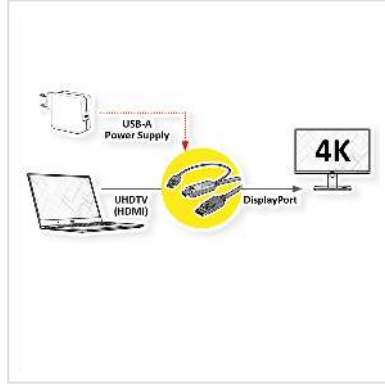

# ROLINE Cable, UHDTV - DisplayPort, M/M, black, 3 m

<b>Product No.</b>	11.04.5993
<b>Manufacturer</b>	ROLINE
<b>Manufacturer No.</b>	11.04.5993
<b>EAN (single piece)</b>	7630049619500

**roline**  
Designed for Professionals

**4K**

**UHDTV to DisplayPort cable for transferring content from your graphics card (UHDTV) to your monitor (DisplayPort) - with a quality of up to 3840x2160 @60Hz, incl. audio transmission!**

- HDTV is the standard for digital video transmission in the TV/multimedia sector for e. g.: Connection of a device with HDMI interface to a monitor with DisplayPort connection.
- Cable with one DisplayPort and one HDTV plug.
- Note: A UHDTV cable can only be used in one direction: the HDMI connector can only be used on the data source side (e. g. graphics card).

## Technical specifications

Manufacturer	ROLINE
Product group	Cable
Product type	UHDTV - DP cable
Colour	black
Length	3 m
Transfer quality	DisplayPort v1.2
Max. resolution	3840 x 2160 @60Hz (4K, UHD-1)

side 1 connector	HDMI Male
side 2 connector	DisplayPort M
Side 1 Connector Type	HDMI Type A
Side 1 Connector Gender	Male
Side 2 Connector Type	DisplayPort
Side 2 Connector Gender	Male
Area of application	External
Cable shielding	Screened
Weight	145.1 g
Height of packaging (single piece)	20 mm
Width of packaging (single piece)	120 mm
Depth of packaging (single piece)	120 mm
Package weight (single piece)	0.177 kg