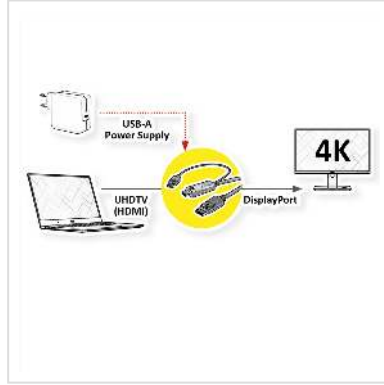

ROLINE Cable, UHDTV - DisplayPort, M/M, black, 3 m

Product No.	11.04.5993
Manufacturer	ROLINE
Manufacturer No.	11.04.5993
EAN (single piece)	7630049619500

roline
Designed for Professionals

4K

UHDTV to DisplayPort cable for transferring content from your graphics card (UHDTV) to your monitor (DisplayPort) - with a quality of up to 3840x2160 @60Hz, incl. audio transmission!

- HDTV is the standard for digital video transmission in the TV/multimedia sector for e. g.: Connection of a device with HDMI interface to a monitor with DisplayPort connection.
- Cable with one DisplayPort and one HDTV plug.
- Note: A UHDTV cable can only be used in one direction: the HDMI connector can only be used on the data source side (e. g. graphics card).

Technical specifications

Manufacturer	ROLINE
Product group	Cable
Product type	UHDTV - DP cable
Colour	black
Length	3 m
Transfer quality	DisplayPort v1.2
Max. resolution	3840 x 2160 @60Hz (4K, UHD-1)

side 1 connector	HDMI Male
side 2 connector	DisplayPort M
Side 1 Connector Type	HDMI Type A
Side 1 Connector Gender	Male
Side 2 Connector Type	DisplayPort
Side 2 Connector Gender	Male
Area of application	External
Cable shielding	Screened
Weight	145.1 g
Height of packaging (single piece)	20 mm
Width of packaging (single piece)	120 mm
Depth of packaging (single piece)	120 mm
Package weight (single piece)	0.177 kg