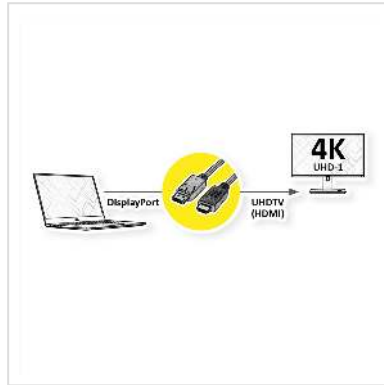

# ROLINE DisplayPort Cable, DP - UHDTV, Slim, M/M, black, 2 m

<b>Product No.</b>	11.04.5996
<b>Manufacturer</b>	ROLINE
<b>Manufacturer No.</b>	11.04.5996
<b>EAN (single piece)</b>	7630049621206

**DisplayPort to UHDTV cable for transferring content from your graphics card (DisplayPort) to your TV (UHDTV) - with a quality of up to 3840x2160 @60Hz, incl. audio transmission!**

- HDTV is the standard for digital video transmission in the TV/multimedia sector for e. g.: Connection of a TV set with HDMI interface to a player with DisplayPort connection.
- Cable with one DisplayPort and one HDTV plug.
- Note: A DisplayPort HDTV cable can only be used in one direction: the DisplayPort connector can only be used on the data source side (e. g. graphics card).

## Technical specifications

Manufacturer	ROLINE
Product group	Cable
Product type	DP UHDTV cable
Colour	black
Length	2 m
Transfer quality	DisplayPort v1.2

Max. resolution	3840 x 2160 @60Hz (4K, UHD-1)
side 1 connector	DisplayPort Stecker
side 2 connector	HDTV M
Side 1 Connector Type	DisplayPort
Side 1 Connector Gender	Male
Side 2 Connector Type	UHDTV
Side 2 Connector Gender	Male
Area of application	External
Cable shielding	Screened
Weight	73.1 g
Height of packaging (single piece)	20 mm
Width of packaging (single piece)	100 mm
Depth of packaging (single piece)	100 mm
Package weight (single piece)	0.1 kg