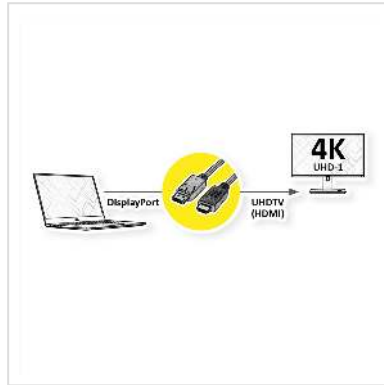

# ROLINE DisplayPort Cable, DP - UHDTV, Slim, M/M, black, 3 m

<b>Product No.</b>	11.04.5997
<b>Manufacturer</b>	ROLINE
<b>Manufacturer No.</b>	11.04.5997
<b>EAN (single piece)</b>	7630049621213

**DisplayPort to UHDTV cable for transferring content from your graphics card (DisplayPort) to your TV (UHDTV) - with a quality of up to 3840x2160 @60Hz, incl. audio transmission!**

- HDTV is the standard for digital video transmission in the TV/multimedia sector for e. g.: Connection of a TV set with HDMI interface to a player with DisplayPort connection.
- Cable with one DisplayPort and one HDTV plug.
- Note: A DisplayPort HDTV cable can only be used in one direction: the DisplayPort connector can only be used on the data source side (e. g. graphics card).

## Technical specifications

Manufacturer	ROLINE
Product group	Cable
Product type	DP UHDTV cable
Colour	black
Length	3 m
Transfer quality	DisplayPort v1.2

Max. resolution	3840 x 2160 @60Hz (4K, UHD-1)
side 1 connector	DisplayPort Stecker
side 2 connector	HDTV M
Side 1 Connector Type	DisplayPort
Side 1 Connector Gender	Male
Side 2 Connector Type	UHDTV
Side 2 Connector Gender	Male
Area of application	External
Cable shielding	Screened
Weight	126.4 g
Height of packaging (single piece)	30 mm
Width of packaging (single piece)	120 mm
Depth of packaging (single piece)	150 mm
Package weight (single piece)	0.1 kg