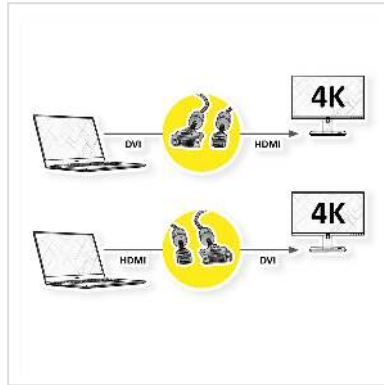

ROLINE GOLD Monitor Cable, DVI (24+1) - HDMI, Dual Link, M/M, Retail Blister, 2 m

| | |
|---------------------------|---------------|
| Product No. | 11.88.5891 |
| Manufacturer | ROLINE |
| Manufacturer No. | 11.88.5891 |
| EAN (single piece) | 7611990152018 |

roline[®]
Designed for Professionals

ROLINE GOLD HDMI to DVI cable for connecting an ultrabook, notebook/laptop or PC to a monitor, TV or projector - for screen transmissions in excellent quality with a resolution of up to 3840x2160 @30Hz!

- HDMI is a universal connection standard for the transmission of video and audio signals. Applications include mainly the connection of monitors and televisions to computers, BluRay players and similar devices.
- The HDMI connector requires less space and is therefore more suitable for portable display devices (ultrabooks, notebooks/laptops) or for 2 connectors on a graphics card (on a slot plate).
- The rugged nylon braid protects the cable effectively and makes it look stunning.
- High-quality, double-shielded cable (foil+braid) with gold-plated contacts for optimum transmission of image signals
- Supports 3D video
- HDMI Ethernet channel
- Audio return channel for forwarding signals to the audio/video receiver
- Golden connector housing
- Connectors: DVI-D (24+1) to HDMI