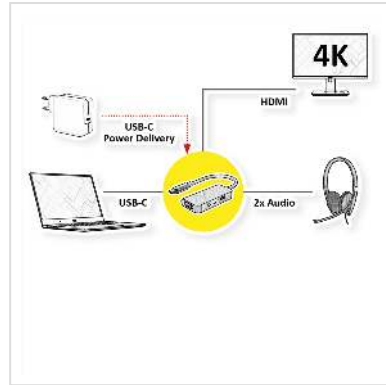

ROLINE Multiport Docking Station Type C, 4K HDMI, 2x Audio (TRRS + Mic), 1x USB Type C PD (Power Delivery)

Product No.	12.02.1125
Manufacturer	ROLINE
Manufacturer No.	12.02.1125
EAN (single piece)	7630049628618

roline
Designed for Professionals

The USB Type C Docking Station provides your MacBook, Ultrabook, Notebook or Laptop with a 4K HDMI port, 2x Audio (Micro + Headset), 1x USB Type C PD (Power Delivery)!

- Plug & Play
- Aluminium housing in space grey
- Multiport Docking Station with HDMI connection, allows the expansion of a display or mirroring to another monitor, television or beamer.
- Max. Resolution: 3840x2160 at 60Hz
- Compact and flat design
- System requirements: Windows 7/8/10 or MacOS X10.2 and higher

Connection to the mobile device:

- 1x USB Type C connector

Connections for peripheral devices:

- 1x HDMI 4K video output: Mirror or expand your screen to a TV, monitor or projector.
- 2x Audio (3.5mm) ports for connecting e.g. Microphone + Headsets etc.
- 1x USB Type C PD (Power Delivery, max. 100W)

Note: According to the current specifications of USB.org we have adapted the technical data of our USB 3 products. The new designation for the already known USB specifications has been changed to USB 3.2 Gen 1 (formerly USB 3.0 / USB 3.1 Gen 1) and USB 3.2 Gen 2