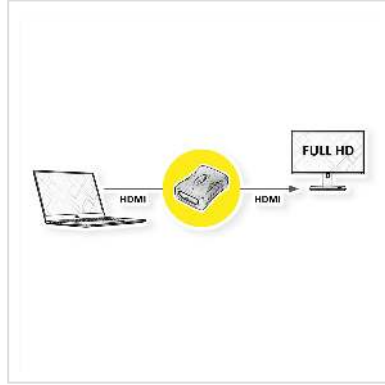

# ROLINE HDMI Adapter, HDMI F - HDMI F

<b>Product No.</b>	12.03.3151
<b>Manufacturer</b>	ROLINE
<b>Manufacturer No.</b>	12.03.3151
<b>EAN (single piece)</b>	7611990116270

**roline**  
Designed for Professionals

**2K**

**1080p**  
FULL HD

For the connection of two HDMI cables.

- Easy and cheap solution!
- Dimensions: 12 x 23 x 33 mm

## Technical specifications

Manufacturer	ROLINE
Product group	Adapters, Terminators, Converters
Product type	HDMI-HDMI adapter
Colour	black
Max. resolution	1920 x 1080 / 1920 x 1200 @60Hz (2K, Full HD)
Side 1 connection (PC)	HDMI Female
Side 2 connection (Peripherals)	HDMI Female
Side 1 Connector Type	HDMI Type A
Side 1 Connector Gender	Female
Side 2 Connector Type	HDMI Type A

Side 2 Connector Gender	Female
Active / Passive	Passive
Area of application	External
Dimensions (HxWxD)	12 x 23 x 33 mm
Height	12 mm
Width	23 mm
Depth	33 mm
Weight	9.3 g
Height of packaging (single piece)	10 mm
Width of packaging (single piece)	110 mm
Depth of packaging (single piece)	70 mm
Package weight (single piece)	0.01 kg