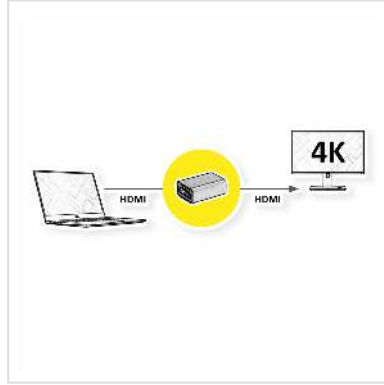

# ROLINE GOLD HDMI Adapter, HDMI F - HDMI F

|                           |               |
|---------------------------|---------------|
| <b>Product No.</b>        | 12.03.3153    |
| <b>Manufacturer</b>       | ROLINE        |
| <b>Manufacturer No.</b>   | 12.03.3153    |
| <b>EAN (single piece)</b> | 7630049614307 |

**roline**  
Designed for Professionals

**2160p**  
UHD-1

**4K**

## ROLINE GOLD HDMI Coupler to connect two HDMI cables - for resolutions up to 3840x2160 @60Hz!

- Suitable for resolutions up to 3840x2160 @60Hz
- Golden metal connector housing
- For easy connection of two HDMI cables
- Small dimensions ensure easy installation in cable ducts
- Dimensions: 12 x 23 x 33 mm

### Technical specifications

|                        |                                   |
|------------------------|-----------------------------------|
| Manufacturer           | ROLINE                            |
| Product group          | Adapters, Terminators, Converters |
| Product type           | HDMI-HDMI adapter                 |
| Colour                 | gold                              |
| Scope of delivery      | 1x Adapter                        |
| Max. resolution        | 3840 x 2160 @60Hz (4K, UHD-1)     |
| Side 1 connection (PC) | HDMI Female                       |