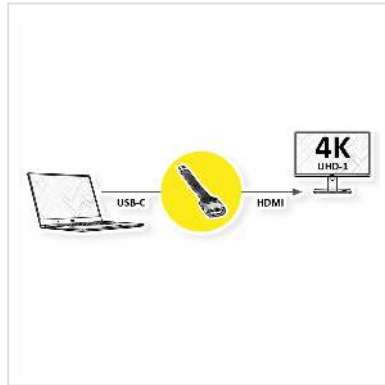

ROLINE Type C - HDMI Adapter, M/F, 0.13 m

Product No.	12.03.3212
Manufacturer	ROLINE
Manufacturer No.	12.03.3212
EAN (single piece)	7630049610408

Connect a monitor or projector with HDMI interface to your MacBook, Ultrabook, notebook/laptop or PC with USB Type C port - with a maximum resolution of up to 3840x2160 @60Hz; The flat silicone cable provides maximum flexibility!

- USB 3.1 Type C to HDMI Cableadapter
- Connect your device with USB-C port to any HDMI display or projector
- This adapter allows you to mirror or extend your display to any HDMI-enabled TV or display
- Portable design
- No power adapter required
- Connectors: HDMI Female and Type C Male
- Cable length: ca. 13 cm

Remark: Support of "Alternate Mode (DP Alt Mode)" required

Technical specifications

Manufacturer	ROLINE
Product group	Adapters, Terminators, Converters
Product type	USB-HDMI Adapter
Colour	black
Length	0.13 m
Max. resolution	3840 x 2160 @60Hz (4K, UHD-1)
Side 1 connection (PC)	Typ C Male

Side 2 connection (Peripherals)	HDMI Female
Side 1 Connector Type	USB Type C (USB-C)
Side 1 Connector Gender	Male
Side 2 Connector Type	HDMI Type A
Side 2 Connector Gender	Female
Area of application	External
Height	9.6 mm
Width	21.1 mm
Depth	143 mm
Weight	16.4 g
Height of packaging (single piece)	40 mm
Width of packaging (single piece)	170 mm
Depth of packaging (single piece)	210 mm
Package weight (single piece)	0.025 kg