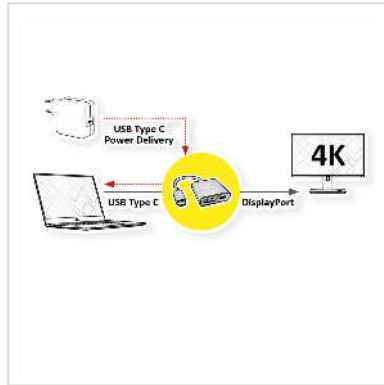

ROLINE Type C - DisplayPort Adapter, + 1x Type C PD, v1.2, M/F

Product No.	12.03.3221
Manufacturer	ROLINE
Manufacturer No.	12.03.3221
EAN (single piece)	7611990151462

Connect a monitor or projector with DisplayPort interface to your MacBook, Ultrabook, Notebook / Laptop or PC with USB Type C connection. Use the additional Type C connector of the adapter to power your device (e.g. Macbook) simultaneously!

- USB 3.1 Type C to DisplayPort Cableadapter
- Connect your device with USB-C port to any DisplayPort display or projector
- This adapter allows you to mirror or extend your display to any DP-enabled TV or display
- Maximum resolution: 3840x2160 @60Hz
- Portable design
- No power adapter required
- Connectors: DP Female and Type C Male; additional Type C port with PD (Power Delivery) to e.g. load your device simultaneously
- Cable length: ca. 10 cm

Remark: Support of "Alternate Mode (DP Alt Mode)" required

Technical specifications

Manufacturer	ROLINE
Product group	Adapters, Terminators, Converters
Product type	USB-DisplayPort Adapter
Colour	white
Length	0.1 m

Max. resolution	3840 x 2160 @60Hz (4K, UHD-1)
Side 1 connection (PC)	Typ C Male
Side 2 connection (Peripherals)	DisplayPort Female
Side 1 Connector Type	USB Type C (USB-C)
Side 1 Connector Gender	Male
Side 2 Connector Type	DisplayPort USB Type C PD (Power Delivery)
Side 2 Connector Gender	Female
Area of application	External
Technical particularity	DisplayPort Version 1.2
Weight	28.2 g
Height of packaging (single piece)	30 mm
Width of packaging (single piece)	150 mm
Depth of packaging (single piece)	140 mm
Package weight (single piece)	0.036 kg