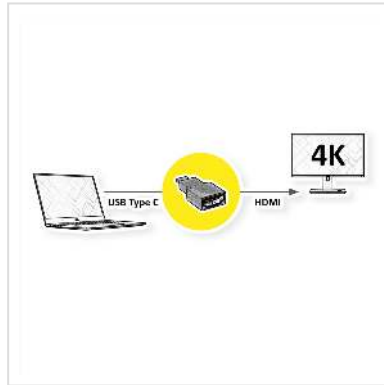

ROLINE Type C - HDMI Adapter, M/F, grey

Product No.	12.03.3224
Manufacturer	ROLINE
Manufacturer No.	12.03.3224
EAN (single piece)	7630049616264

Connect a TV, monitor or projector via HDMI to your MacBook, Ultrabook, notebook/laptop, PC or mobile device with USB Type C connection - at resolutions up to 3840x2160 @30Hz!

- USB 3.1 / USB 3.2 Gen 2 Type C to HDMI adapter
- To mirror or expand your screen to a TV, monitor or beamer/projector
- Maximum resolution: 3840x2160 @30Hz
- Plug-in adapter with minimal form factor and solid aluminium housing in grey
- No additional power supply required
- Connections: HDMI socket and USB type C connector

Remark: Support of "Alternate Mode (DP Alt Mode)" required

Technical specifications

Manufacturer	ROLINE
Product group	Adapters, Terminators, Converters
Product type	USB-HDMI Adapter
Colour	grey
Scope of delivery	adapter
Max. resolution	3840 x 2160 @30Hz (4K, Full HD)
Side 1 connection (PC)	Typ C Male

Side 2 connection (Peripherals)	HDMI Female
Side 1 Connector Type	USB Type C (USB-C)
Side 1 Connector Gender	Male
Side 2 Connector Type	HDMI Type A
Side 2 Connector Gender	Female
Area of application	External
Height	17.35 mm
Width	8.3 mm
Depth	37.85 mm
Weight	12.5 g
Height of packaging (single piece)	20 mm
Width of packaging (single piece)	20 mm
Depth of packaging (single piece)	20 mm
Package weight (single piece)	0.02 kg