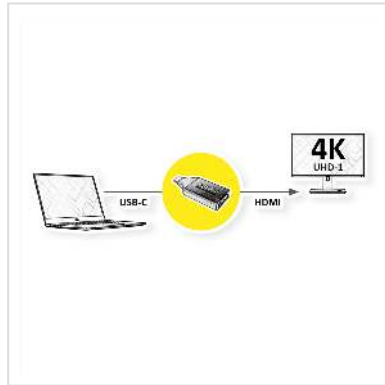

# ROLINE Type C - HDMI Display Adapter, M/F

<b>Product No.</b>	12.03.3226
<b>Manufacturer</b>	ROLINE
<b>Manufacturer No.</b>	12.03.3226
<b>EAN (single piece)</b>	7630049618763

**Connect a TV, monitor or projector via HDMI to your MacBook, Ultrabook, notebook/laptop, PC or mobile device with USB Type C connection (such as an Android phone or Apple iPad Pro) - with resolutions of up to 3840x2160 @60Hz!**

- USB 3.1 / USB 3.2 Gen 2 Type C to HDMI adapter
- To mirror or expand your screen to a TV, monitor or beamer/projector
- Maximum resolution: 3840x2160 @60Hz
- Plug-in adapter with minimal form factor and solid aluminium housing
- No additional power supply required
- Connections: HDMI socket and USB type C connector
- HDMI supports standard, enhanced or high-definition video, plus multi-channel digital audio on a single cable

## Technical specifications

Manufacturer	ROLINE
Product group	Adapters, Terminators, Converters
Product type	USB-HDMI Adapter
Colour	black

Scope of delivery	adapter
Max. resolution	3840 x 2160 @60Hz (4K, UHD-1)
Side 1 connection (PC)	Typ C Male
Side 2 connection (Peripherals)	HDMI Female
Side 1 Connector Type	USB Type C (USB-C)
Side 1 Connector Gender	Male
Side 2 Connector Type	HDMI Type A
Side 2 Connector Gender	Female
Area of application	External
Height	21.5 mm
Width	9 mm
Depth	52.5 mm
Weight	8.7 g
Height of packaging (single piece)	30 mm
Width of packaging (single piece)	120 mm
Depth of packaging (single piece)	200 mm
Package weight (single piece)	0.014 kg