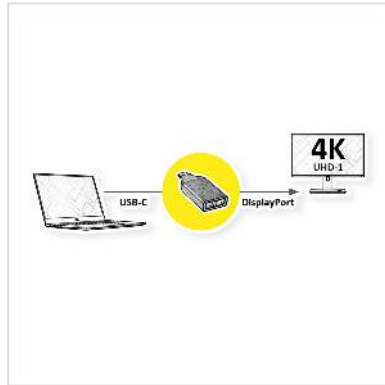

ROLINE Type C - DisplayPort Adapter, v1.2, M/F

| | |
|---------------------------|---------------|
| Product No. | 12.03.3227 |
| Manufacturer | ROLINE |
| Manufacturer No. | 12.03.3227 |
| EAN (single piece) | 7630049618770 |

Connect a DP (DisplayPort) monitor or projector with a Displayport connection to your e.g. MacBook with USB type C connector.

- USB 3.1 Type C to DisplayPort DP Cableadapter for Macbook
- Connect your MacBook with USB-C port to any DisplayPort DP display or projector
- This adapter allows you to mirror your MacBook display to your DisplayPort DP-enabled TV or display
- Portable design
- No power adapter required
- Connectors: DisplayPort Female and Type C Male
- DisplayPort Version 1.2 allows increased resolutions, higher refresh rates, and greater color depth

Remark: Support of "Alternate Mode (DP Alt Mode)" required

Technical specifications

| | |
|------------------------|-----------------------------------|
| Manufacturer | ROLINE |
| Product group | Adapters, Terminators, Converters |
| Product type | USB-DisplayPort Adapter |
| Colour | black |
| Max. resolution | 4096 x 2560 @60Hz (4K) |
| Side 1 connection (PC) | Typ C Male |

| | |
|-------|------|
| Width | 9 mm |
|-------|------|

| | |
|-------|---------|
| Depth | 52.5 mm |
|-------|---------|

| | |
|--------|-------|
| Weight | 8.7 g |
|--------|-------|

| | |
|---------------------------------------|-------|
| Height of packaging (single piece) | 20 mm |
|---------------------------------------|-------|