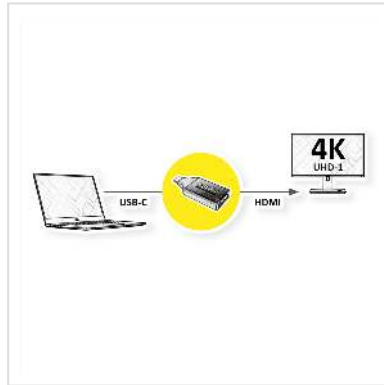

ROLINE GOLD Type C - HDMI Adapter, M/F

Product No.	12.03.3231
Manufacturer	ROLINE
Manufacturer No.	12.03.3231
EAN (single piece)	7630049618794

Connect a TV, monitor or projector via HDMI to your MacBook, Ultrabook, notebook/laptop, PC or mobile device with USB Type C connection (such as an Android phone or Apple iPad Pro) - with resolutions of up to 3840x2160 @60Hz!

- USB 3.1 / USB 3.2 Gen 2 Type C to HDMI adapter
- To mirror or expand your screen to a TV, monitor or beamer/projector
- Maximum resolution: 3840x2160 @60Hz
- Plug-in adapter with minimal form factor and solid aluminium housing
- No additional power supply required
- Connections: HDMI socket and USB type C connector

Remark: Support of "Alternate Mode (DP Alt Mode)" required

Technical specifications

Manufacturer	ROLINE
Product group	Adapters, Terminators, Converters
Product type	USB-HDMI Adapter
Colour	black / gold
Scope of delivery	adapter
Max. resolution	3840 x 2160 @60Hz (4K, UHD-1)
Side 1 connection (PC)	Typ C Male

Side 2 connection (Peripherals)	HDMI Female
Side 1 Connector Type	USB Type C (USB-C)
Side 1 Connector Gender	Male
Side 2 Connector Type	HDMI Type A
Side 2 Connector Gender	Female
Area of application	External
Height	21.5 mm
Width	9 mm
Depth	52.5 mm
Weight	8.7 g
Height of packaging (single piece)	20 mm
Width of packaging (single piece)	50 mm
Depth of packaging (single piece)	100 mm
Package weight (single piece)	0.02 kg