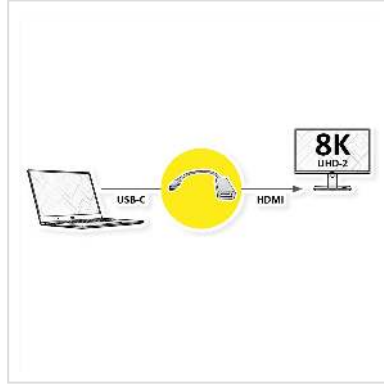

ROLINE Type C - HDMI Cableadapter, M/F, 8K60

Product No.	12.03.3234
Manufacturer	ROLINE
Manufacturer No.	12.03.3234
EAN (single piece)	7630049640849

roline
Designed for Professionals

Connect a monitor or projector with HDMI interface to your MacBook, Ultrabook, notebook/laptop or PC with USB Type C port - with a maximum resolution of up to 8K@60Hz (7680x4320@60Hz).

- Type-C to HDMI Cableadapter
- Connect your device with USB-C port to any HDMI display or projector
- This adapter allows you to mirror or extend your display to any HDMI-enabled TV or display
- No power adapter required
- Black ABS housing
- Connectors: HDMI Female and Type C Male
- Length: approx. 23 cm

Remark: Support of "Alternate Mode (DP Alt Mode)" required

Technical specifications

Manufacturer	ROLINE
Product group	Adapters, Terminators, Converters
Product type	USB-HDMI Adapter
Colour	black
Length	0.23 m
Scope of delivery	Cableadapter
Max. resolution	7680 x 4320 @60Hz (8K, UHD-2)

Side 1 connection (PC)	Typ C Male
Side 2 connection (Peripherals)	HDMI Female
Side 1 Connector Type	USB Type C (USB-C)
Side 1 Connector Gender	Male
Side 2 Connector Type	HDMI Type A
Side 2 Connector Gender	Female
Area of application	External
Material	ABS and PVC
Weight	17 g
Height of packaging (single piece)	20 mm
Width of packaging (single piece)	20 mm
Depth of packaging (single piece)	60 mm
Package weight (single piece)	0.02 kg