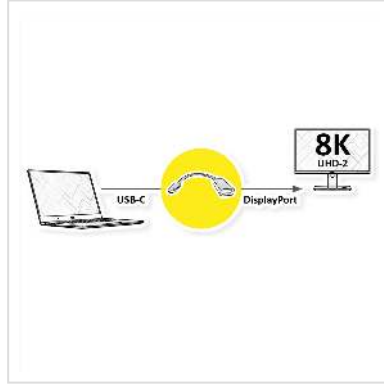

# ROLINE Type C - DP Cableadapter, M/F, 8K60

<b>Product No.</b>	12.03.3235
<b>Manufacturer</b>	ROLINE
<b>Manufacturer No.</b>	12.03.3235
<b>EAN (single piece)</b>	7630049640856

**roline**  
Designed for Professionals

**Connect a monitor or projector with DP (DisplayPort) interface to your MacBook, Ultrabook, notebook/laptop or PC with USB Type C port - with a maximum resolution of up to 8K@60Hz (7680x4320@60Hz).**

- Type-C to DP Cableadapter
- Connect your device with USB-C port to any DP display or projector
- This adapter allows you to mirror or extend your display to any DP-enabled TV or display
- No power adapter required
- Black ABS housing
- Connectors: DP Female and Type C Male
- Length: approx. 23 cm

Side 1 connection (PC)	Typ C Male
Side 2 connection (Peripherals)	DP Female
Side 1 Connector Type	USB Type C (USB-C)
Side 1 Connector Gender	Male
Side 2 Connector Type	DisplayPort
Side 2 Connector Gender	Female
Area of application	External
Material	ABS and PVC
Weight	17 g
Height of packaging (single piece)	10 mm
Width of packaging (single piece)	20 mm
Depth of packaging (single piece)	60 mm
Package weight (single piece)	0.02 kg