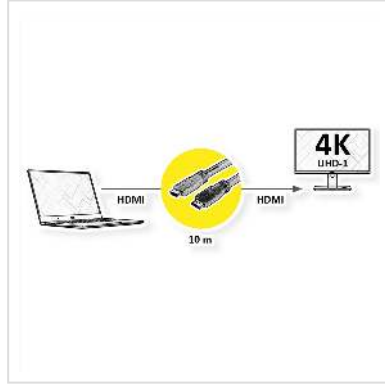

ROLINE UHD HDMI 4K Active Cable, M/M, 10 m

Product No.	14.01.3451
Manufacturer	ROLINE
Manufacturer No.	14.01.3451
EAN (single piece)	7630049610446

roline
Designed for Professionals

This cable achieves resolutions with up to 4K UHD (3840x2160) @ 60Hz in up to 10m distance between data source and receiver! It's 3D capable and audio transmission is included.

- For a total length of 10 meters e.g. between computer and monitor
- Active repeater is integrated in the connectors
- Hardware solution, no software required
- No external power supply needed
- Connectors: HDMI Type A M
- Max. resolution: 3840 x 2160 @60Hz

Technical specifications

Manufacturer	ROLINE
Product group	Cable
Product type	HDMI Ultra HD with Ethernet Cable
Colour	black
Length	10 m
Transfer quality	HDMI Ultra High Speed (HDMI 2.0)

Max. resolution	3840 x 2160 @60Hz (4K, UHD-1)
-----------------	-------------------------------

Side 2 Connector Gender	Male
-------------------------	------

Area of application	External
---------------------	----------

Cable shielding	Screened
-----------------	----------

Weight	573.1 g
--------	---------