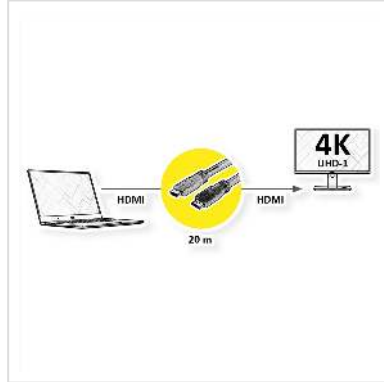

# ROLINE UHD HDMI 4K Active Cable, M/M, 20 m

<b>Product No.</b>	14.01.3455
<b>Manufacturer</b>	ROLINE
<b>Manufacturer No.</b>	14.01.3455
<b>EAN (single piece)</b>	7630049621343

**roline**  
Designed for Professionals

**This cable achieves resolutions with up to 4K UHD (3840x2160) @ 60Hz in up to 20m distance between data source and receiver! It's 3D capable and audio transmission is included.**

- For a total length of 20 meters between computer and monitor
- Active repeater is integrated in the connectors
- Hardware solution, no software required
- No external power supply needed
- Connectors: HDMI Type A M
- Max. resolution: 3840x2160 @60Hz

## Technical specifications

Manufacturer	ROLINE
Product group	Cable
Product type	HDMI Ultra HD with Ethernet Cable
Colour	black
Length	20 m
Transfer quality	HDMI Ultra High Speed (HDMI 2.0)

Max. resolution	3840 x 2160 @60Hz (4K, UHD-1)
-----------------	-------------------------------