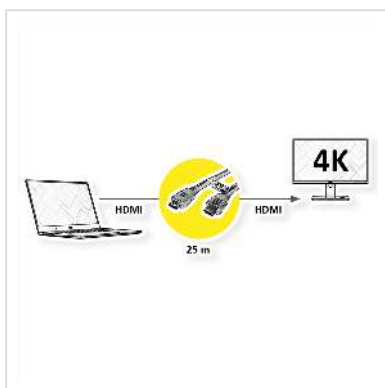

ROLINE HDMI High Speed Cable with Ethernet, M - M, with Repeater, 25 m

Product No.	14.01.3458
Manufacturer	ROLINE
Manufacturer No.	14.01.3458
EAN (single piece)	7630049618114

roline
Designed for Professionals

2160p

4K

3D
capable

- For a total length of 25 meters between computer and monitor
- Active repeater is integrated in the connectors
- Hardware solution, no software required
- No external power supply needed
- Connectors: HDMI Type A M
- Color: Black

Technical specifications

Manufacturer	ROLINE
Product group	Cable
Product type	HDMI High Speed Cable with Ethernet
Colour	black
Length	25 m
Transfer quality	HDMI High Speed with Ethernet
Max. resolution	3840 x 2160 @30Hz (4K, Full HD)
Side 1 Connector Type	HDMI Type A

Side 1 Connector Gender	Male
Side 2 Connector Type	HDMI Type A
Side 2 Connector Gender	Male
Area of application	External
Cable shielding	Screened
Technical particularity	Active repeater is integrated in the connectors
Weight	1970.4 g
Height of packaging (single piece)	80 mm
Width of packaging (single piece)	310 mm
Depth of packaging (single piece)	310 mm
Package weight (single piece)	0.5 kg