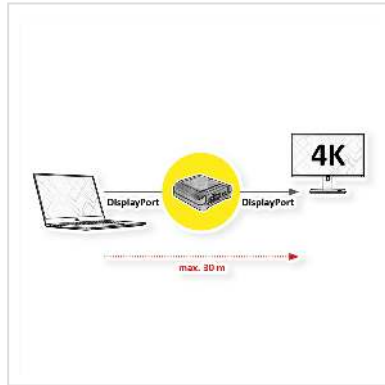

ROLINE DisplayPort Extender, 30m

Product No.	14.01.3473
Manufacturer	ROLINE
Manufacturer No.	14.01.3473
EAN (single piece)	7630049612952

DisplayPort Repeater to create a point-to-point connection to reduce costs for applications that require a single DisplayPort input and output device over long distances - with up to 3840x2160 @60Hz resolution!

- Ideal for display applications in conference rooms, classrooms & training facilities etc.
- Extend the DisplayPort signal up to 30 meters
- Supports DisplayPort resolutions up to 4K @60Hz
- Compliant with DisplayPort specification v1.2
- Compliant with HDCP 2.2 & DPCP
- Supports 4K 60Hz (max. length: 5m in; 5m out); 4K 30Hz (max. length: 15m in; 15m out); 2560 x 1600 60Hz (max. length: 10m in; 20m out)
- Supports DP++ Dual Mode, compatible with HDMI, DVI or VGA adapters
- HDTV compatible
- LED Indicator
- Plug & Play
- Power supply included in the scope of delivery (5 VDC, 1A)

Technical specifications

Manufacturer	ROLINE
Product group	Splitters and selectors
Product type	DisplayPort extension
Colour	black
Scope of delivery	DisplayPort v1.2 Repeater, Power Supply (5V 1A), Quick Installation Guide

Interface	DP
Max. distance	30 m
Video input	HDMI
Video output	HDMI
Max. resolution (nom.)	3840 x 2160 @60Hz
Max. resolution	3840 x 2160 @60Hz (4K, UHD-1)
Dimensions (HxWxD)	55 x 54 x 20 mm
Power supply unit	1
Power supply output	DC 5V; 1A
Height	55 mm
Width	54 mm
Depth	20 mm
Weight	31.1 g
Height of packaging (single piece)	50 mm
Width of packaging (single piece)	100 mm
Depth of packaging (single piece)	100 mm
Package weight (single piece)	0.08 kg