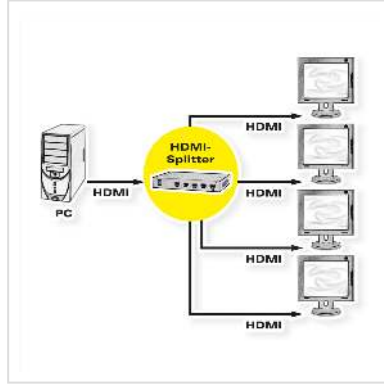

ROLINE HDMI Splitter, 4-way

Product No.	14.01.3553
Manufacturer	ROLINE
Manufacturer No.	14.01.3553
EAN (single piece)	7611990199860

roline
Designed for Professionals

2K

1080p
FULL HD

3D
capable

- Duplicates the HDMI signal of one device to four HDMI outputs
- E.g. for application at presentations or trainings
- Connectors: 5x HDMI Female (1x input, 4x output)
- Max. resolution (nominal): 1920 x 1200, 1080p
- HDCP compliant
- Contents: HDMI Splitter, power supply, manual

Technical specifications

Manufacturer	ROLINE
Product group	Splitters and selectors
Product type	HDMI-Video-Splitter
Colour	black
Scope of delivery	splitter, power supply unit, manual
Interface	HDMI
Inputs	1
Outputs	4
Video input	1x HDMI Female

Video output	4x HDMI Female
Max. resolution (nom.)	1920 x 1200, 1080P
Power supply output	5V DC, 3000mA
Weight	259.5 g
Height of packaging (single piece)	210 mm
Width of packaging (single piece)	70 mm
Depth of packaging (single piece)	260 mm
Package weight (single piece)	0.001 kg