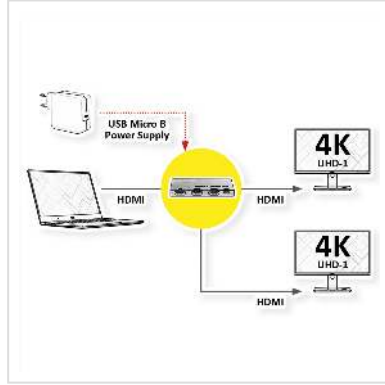

# ROLINE HDMI Splitter, Ultra Slim, 2-way

<b>Product No.</b>	14.01.3556
<b>Manufacturer</b>	ROLINE
<b>Manufacturer No.</b>	14.01.3556
<b>EAN (single piece)</b>	7630049621398

**roline**  
Designed for Professionals

**2160p**  
UHD-1

**4K**

**3D**  
capable

- Duplicates a HDMI video signal to two HDMI video signals
- Connectors: 1 HDMI Input (e.g. DVD-player), 2 HDMI outputs
- Supports 480i, 480p, 720i, 720p, 1080i, 1080p, 3840x2160 @60Hz
- Plug & play, easy to install and simple to operate
- No software installation required
- HDCP 2.2/ 1.4 compliant
- Power supply via USB cable (A - micro B) (included)

## Technical specifications

Manufacturer	ROLINE
Product group	Splitters and selectors
Product type	HDMI-Video-Splitter
Colour	black
Scope of delivery	splitter, USB cable (A - micro B)
Interface	HDMI
Inputs	1
Outputs	2

Video input	1x HDMI Female
Video output	2x HDMI Female
Max. resolution	3840 x 2160 @60Hz (4K, UHD-1)
Height	9 mm
Width	83 mm
Depth	40 mm
Weight	57.3 g
Height of packaging (single piece)	10 mm
Width of packaging (single piece)	40 mm
Depth of packaging (single piece)	90 mm
Package weight (single piece)	0.1 kg