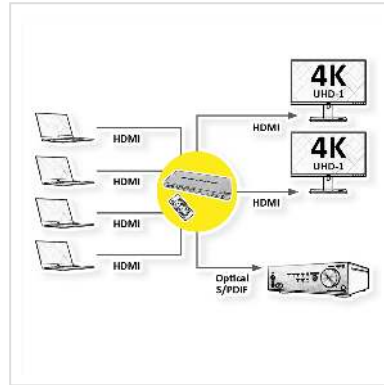

ROLINE 4K HDMI Matrix Switch, 4 x 2, with Remote Control

Product No.	14.01.3579
Manufacturer	ROLINE
Manufacturer No.	14.01.3579
EAN (single piece)	7630049617537

roline
Designed for Professionals

2160p
UHD-1

4K

3D
capable

- Four HDMI High Speed input signals can be switched to two HDMI High Speed output devices
- Outputs: 1x Toslink/SPDIF, 1x Stereo RCA
- Supports Ultra HD 4K@60Hz
- Max. resolution (nominal): 3840 x 2160 @60Hz
- Supports 480i, 480p, 720i, 720p, 1080i and 1080p
- HDCP compatible
- Supports Blu-ray, UHD Blu-ray, satellite receiver, game consoles, PCs, etc.
- Supported digital audio formats: DTS-HD/Dolby-TrueHD/LPCM7.1/DTS/Dolby-Digital
- Input devices can be switched by IR remote control or by push buttons on the switch
- Contents: Switch, power supply, remote control, manual

Technical specifications

Manufacturer	ROLINE
Product group	Splitters and selectors
Product type	HDMI-Matrix-Switch 4K
Colour	black

Scope of delivery	HDMI Matrix Switch, power supply, remote control, QIG
Interface	HDMI
Inputs	4
Outputs	2
Video input	4x HDMI Female
Video output	2x HDMI Female
Video band width	340 MHz
Max. resolution (nom.)	3840x2160@30Hz (4K2K)
Max. resolution	3840 x 2160 @60Hz (4K, UHD-1)
Dimensions (HxWxD)	32x270x111 mm
Power supply output	5V DC, 2A
Technical particularity	Switching automatically, by push button or by IR remote control
Height	32 mm
Width	270 mm
Depth	111 mm
Weight	760.6 g
Height of packaging (single piece)	60 mm
Width of packaging (single piece)	220 mm
Depth of packaging (single piece)	310 mm
Package weight (single piece)	1.011 kg