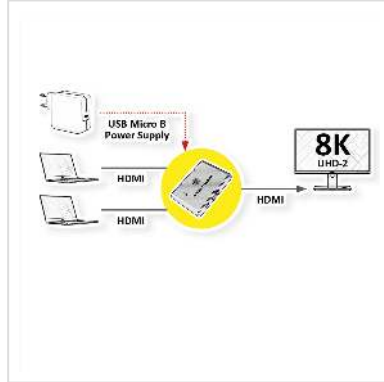

# ROLINE 8K HDMI Switch, 2-ways

<b>Product No.</b>	14.01.3592
<b>Manufacturer</b>	ROLINE
<b>Manufacturer No.</b>	14.01.3592
<b>EAN (single piece)</b>	7630049626836

**roline**  
Designed for Professionals

4320p  
UHD-2

8K

**Displays the video output from 2 HDMI sources alternately on a monitor or a projector.**

- Example of use: An LCD monitor is supplied with power from two different HDMI sources such as a DVD player or notebook. The desired source can be selected at the push of a button. Or, if only one source is active at a time, the switch will automatically switch to it.
- Switching between the PCs is done with a button on the switch
- Supports 8K (7680x4320 @60Hz)
- Resolution: up to 480p, 720p, 1080i, 2160p, 4320p
- Installation is easy - no software, just connect the cables and you're done.
- Black body
- Powered by USB, USB cable (type A - micro B) included

Technical specifications:

- Input : 2x HDMI A socket
- Output: 1x HDMI A socket

## Technical specifications

Manufacturer	ROLINE
Product group	Splitters and selectors

Product type	HDMI-Video-Switch
Colour	black
Scope of delivery	HDMI Switch, USB cable type A-micro B, manual
Interface	HDMI
Inputs	2
Outputs	1
Video input	2x HDMI A Female
Video output	1x HDMI A Female
Max. resolution (nom.)	max. 8K (7680x4320 @60Hz)
Technical particularity	Switching via button on the device
Weight	74.3 g
Height of packaging (single piece)	10 mm
Width of packaging (single piece)	80 mm
Depth of packaging (single piece)	110 mm
Package weight (single piece)	0.02 kg