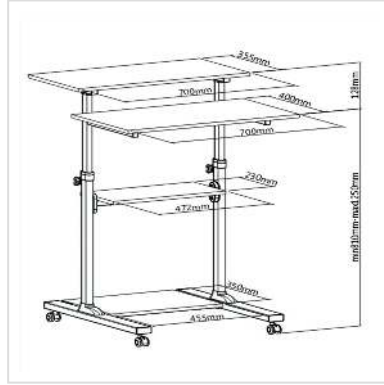

ROLINE PC Standing Workstation, black / gray

Product No.	17.02.1547
Manufacturer	ROLINE
Manufacturer No.	17.02.1547
EAN (single piece)	7611990142934

Work healthier! A change from sit to stand is good for your spine. With our height adjustable ROLINE PC-Stand-Workplace you can do your work standing.

- Stable metal/plastic frame
- Load bearing capacity: up to 60 kg
- Top shelf (W x D: 70 x 35.5 cm) for monitor etc.
- Keyboard and mouse shelf (W x D: 70 x 40 cm)
- Printer shelf (W x D: 47.2 x 23 cm)
- Floor level shelf (W x D: 45.5 x 35 cm)
- Mobile via 4 wheels, 2 of which can be locked
- Colour:

frame: light grey

surface: black

surface border: black

- Dimensions (H x W x D): min. 81 / max. 125 (+12,8 cm) x 70 x 70,5 cm
- Table top thickness 15mm (Melamine)

The furniture is height adjustable just as you need it and helps to create an ergonomic, healthy workplace by allowing users to sit or stand throughout the day.

Technical specifications

Manufacturer ROLINE

Product group Furniture